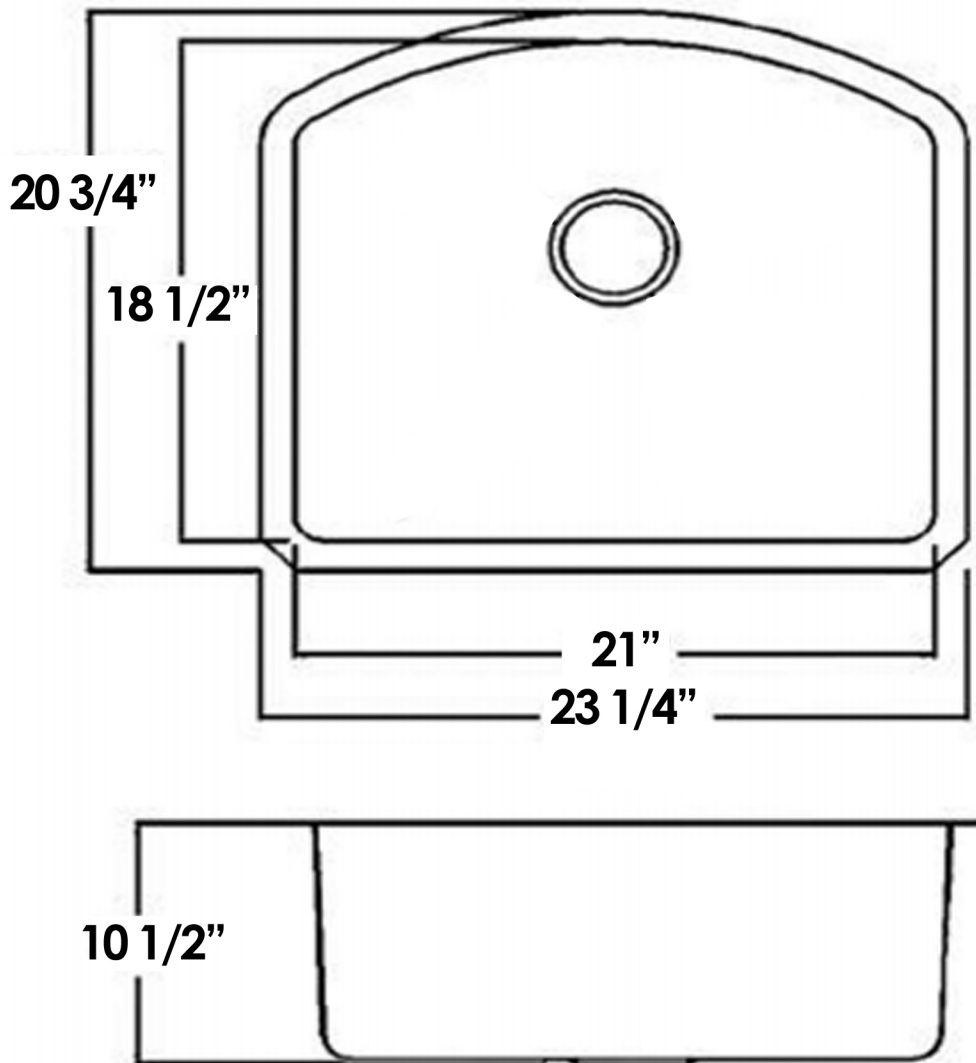

WHE2421D

*As Whitehaus Collection® Farmhaus Fireclay Sinks are individually handmade, sink sizes can vary and all dimensions are approximate. We strongly recommend that your sink be supplied to your cabinetmaker prior to the fabrication of your kitchen cabinets and countertops. Cutouts are not to be made until they are checked against your sink. Whitehaus Collection® recommends the use of a protective grid in the bottom of the sink to avoid potential scuffing from heavy-duty cookware.