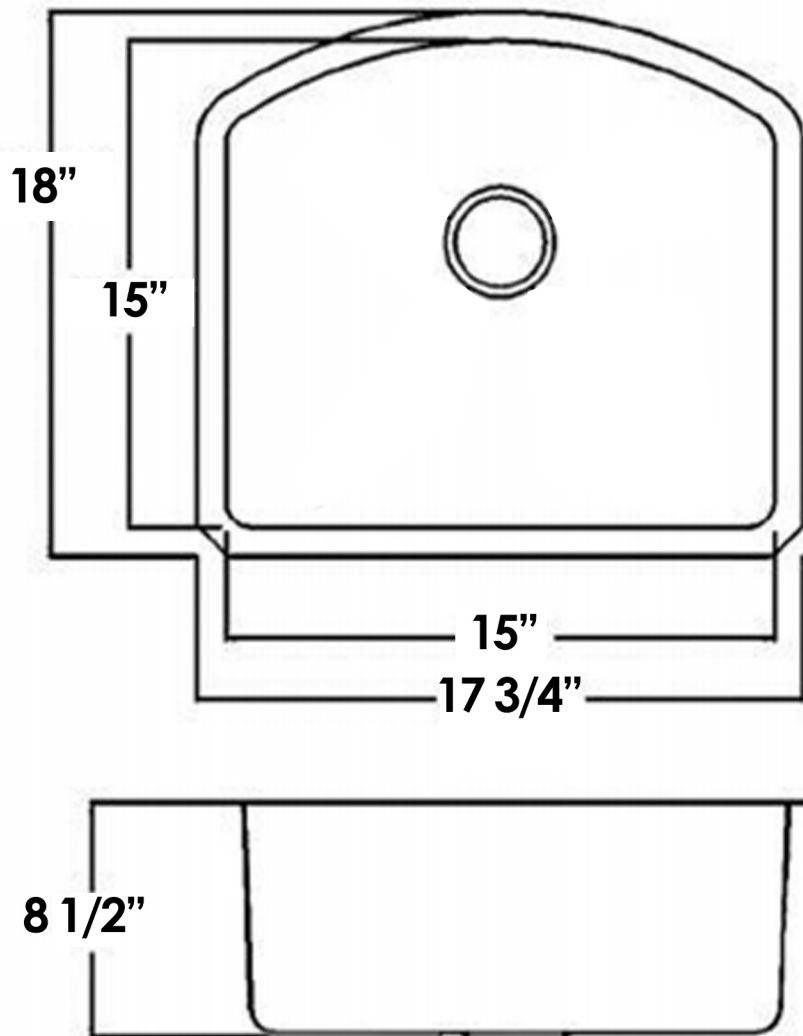

## WHE1717D

\*As Whitehaus Collection® Farmhaus Fireclay Sinks are individually handmade, sink sizes can vary and all dimensions are approximate. We strongly recommend that your sink be supplied to your cabinetmaker prior to the fabrication of your kitchen cabinets and countertops. Cutouts are not to be made until they are checked against your sink. Whitehaus Collection® recommends the use of a protective grid in the bottom of the sink to avoid potential scuffing from heavy-duty cookware.