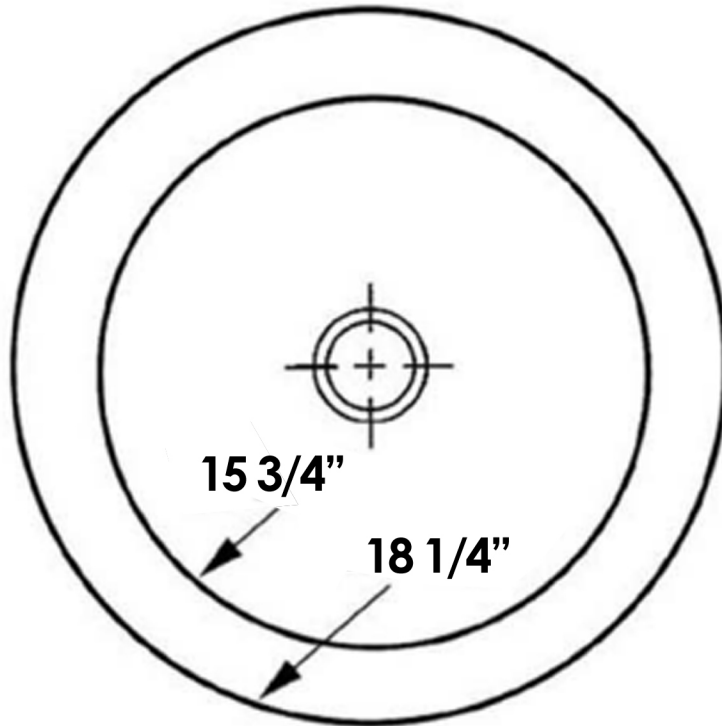

WHE1818R

*As Whitehaus Collection® Farmhaus Fireclay Sinks are individually handmade, sink sizes can vary and all dimensions are approximate. We strongly recommend that your sink be supplied to your cabinetmaker prior to the fabrication of your kitchen cabinets and countertops. Cutouts are not to be made until they are checked against your sink. Whitehaus Collection® recommends the use of a protective grid in the bottom of the sink to avoid potential scuffing from heavy-duty cookware.