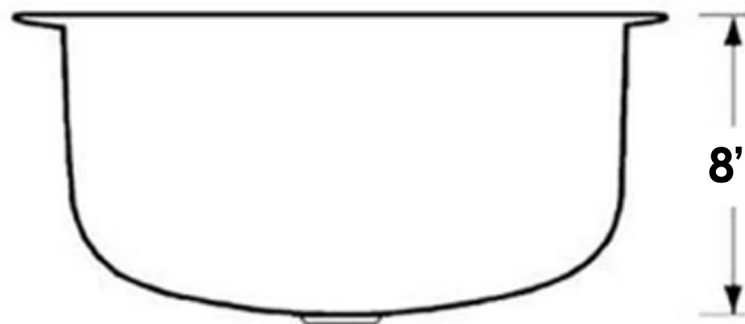

WHE1818R

*As Whitehaus Collection® Farmhaus Fireclay Sinks are individually handmade, sink sizes can vary and all dimensions are approximate. We strongly recommend that your sink be supplied to your cabinetmaker prior to the fabrication of your kitchen cabinets and countertops. Cutouts are not to be made until they are checked against your sink. Whitehaus Collection® recommends the use of a protective grid in the bottom of the sink to avoid potential scuffing from heavy-duty cookware.