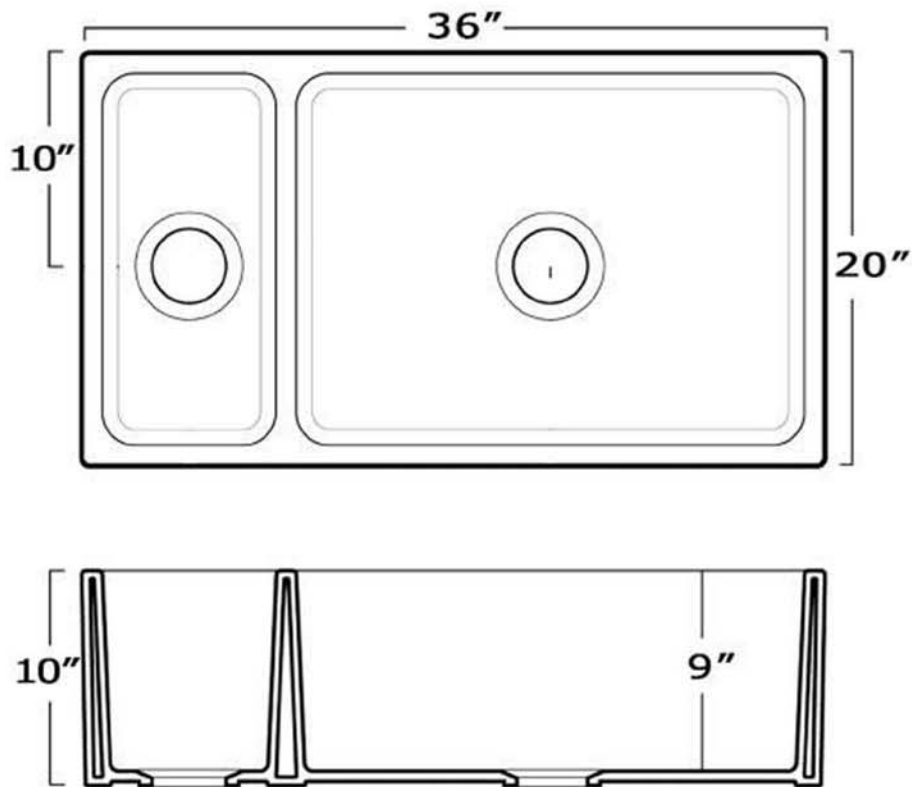

WHQDB542

Large Bowl Dimensions

24" x 17" x 9"

Small Bowl Dimensions

8" x 17" x 9"

*As Whitehaus Collection® Farmhaus Fireclay Sinks are individually handmade, sink sizes can vary and all dimensions are approximate. We strongly recommend that your sink be supplied to your cabinetmaker prior to the fabrication of your kitchen cabinets and countertops. Cutouts are not to be made until they are checked against your sink. Whitehaus Collection® recommends the use of a protective grid in the bottom of the sink to avoid potential scuffing from heavy-duty cookware.