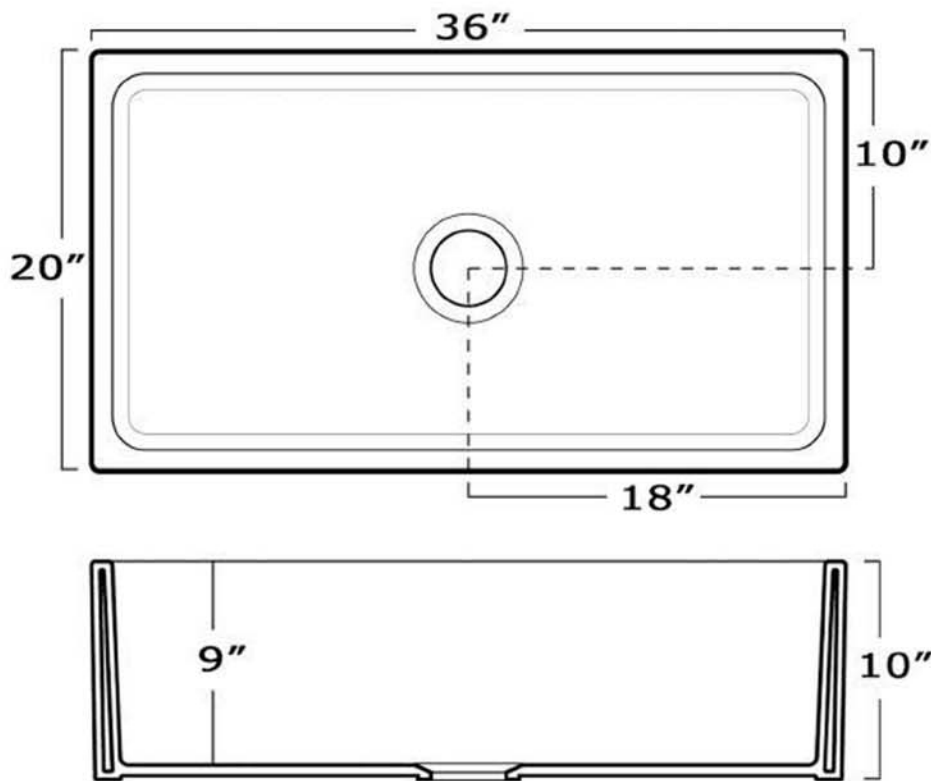

**WHQ536**

**Inside Dimensions**

**33 1/4" x 17" x 9"**

\*As Whitehaus Collection® Farmhaus Fireclay Sinks are individually handmade, sink sizes can vary and all dimensions are approximate. We strongly recommend that your sink be supplied to your cabinetmaker prior to the fabrication of your kitchen cabinets and countertops. Cutouts are not to be made until they are checked against your sink. Whitehaus Collection® recommends the use of a protective grid in the bottom of the sink to avoid potential scuffing from heavy-duty cookware.