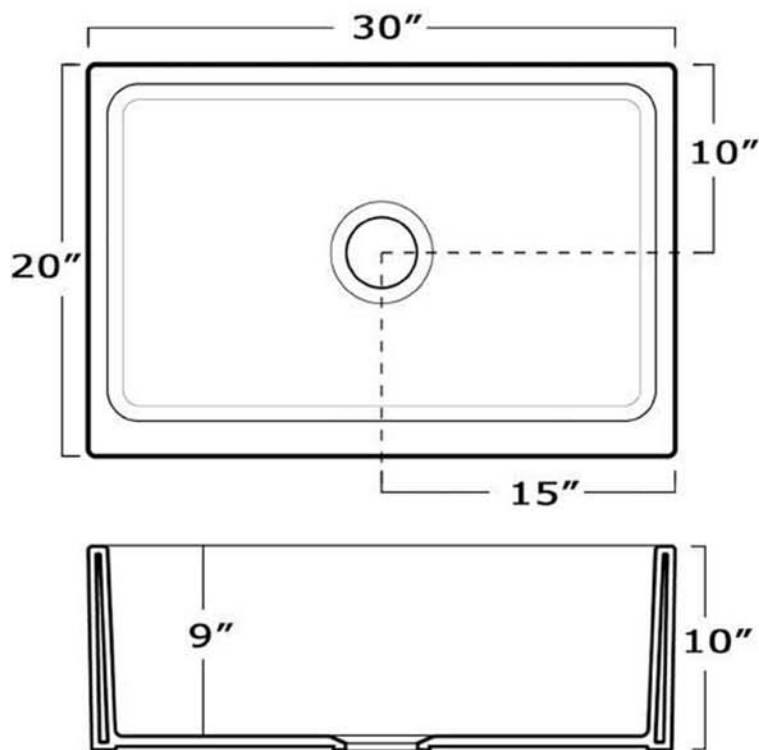

WHQ530

Inside Dimensions
27 1/4" x 16 3/4" x 9"

*As Whitehaus Collection® Farmhaus Fireclay Sinks are individually handmade, sink sizes can vary and all dimensions are approximate. We strongly recommend that your sink be supplied to your cabinetmaker prior to the fabrication of your kitchen cabinets and countertops. Cutouts are not to be made until they are checked against your sink. Whitehaus Collection® recommends the use of a protective grid in the bottom of the sink to avoid potential scuffing from heavy-duty cookware.