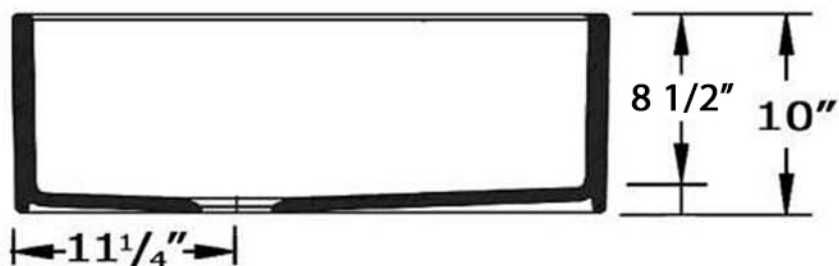

WH3018

\*As Whitehaus Collection® Farmhaus Fireclay Sinks are individually handmade, sink sizes can vary and all dimensions are approximate. We strongly recommend that your sink be supplied to your cabinetmaker prior to the fabrication of your kitchen cabinets and countertops. Cutouts are not to be made until they are checked against your sink. Whitehaus Collection® recommends the use of a protective grid in the bottom of the sink to avoid potential scuffing from heavy-duty cookware.