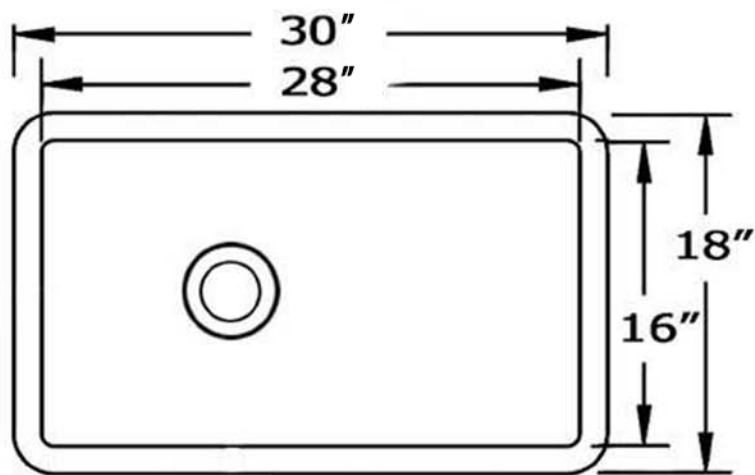

WH3018

\*As Whitehaus Collection® Farmhaus Fireclay Sinks are individually handmade, sink sizes can vary and all dimensions are approximate. We strongly recommend that your sink be supplied to your cabinetmaker prior to the fabrication of your kitchen cabinets and countertops. Cutouts are not to be made until they are checked against your sink. Whitehaus Collection® recommends the use of a protective grid in the bottom of the sink to avoid potential scuffing from heavy-duty cookware.