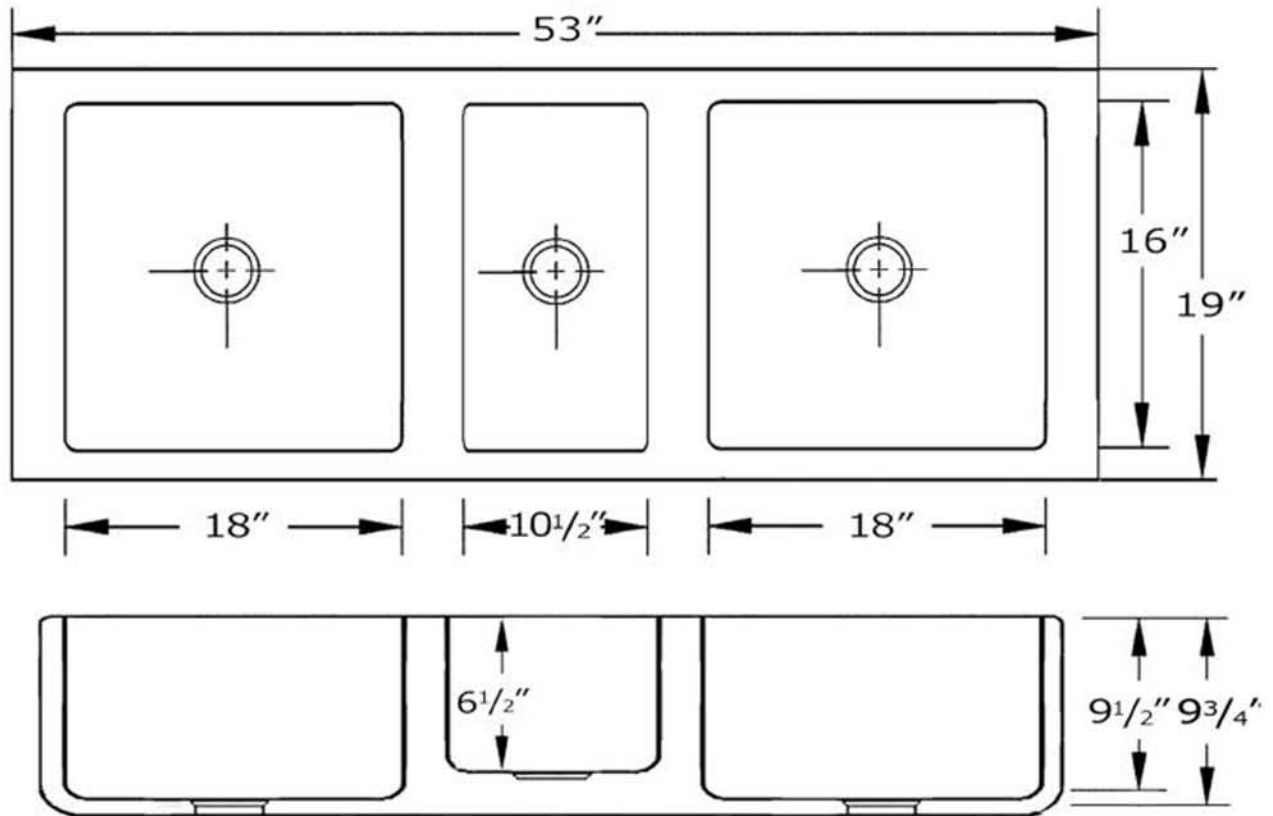

WH5319COFCT

Please note that since each Copperhaus sink is handmade, there will be slight variations in color, texture, and size. We recommend the sink to be on-site when ordering or manufacturing cabinets- adjustments to the cabinet size may be necessary. Even though these sinks are slightly pitched, the water may not drain completely and should be wiped out with a sponge after each use.