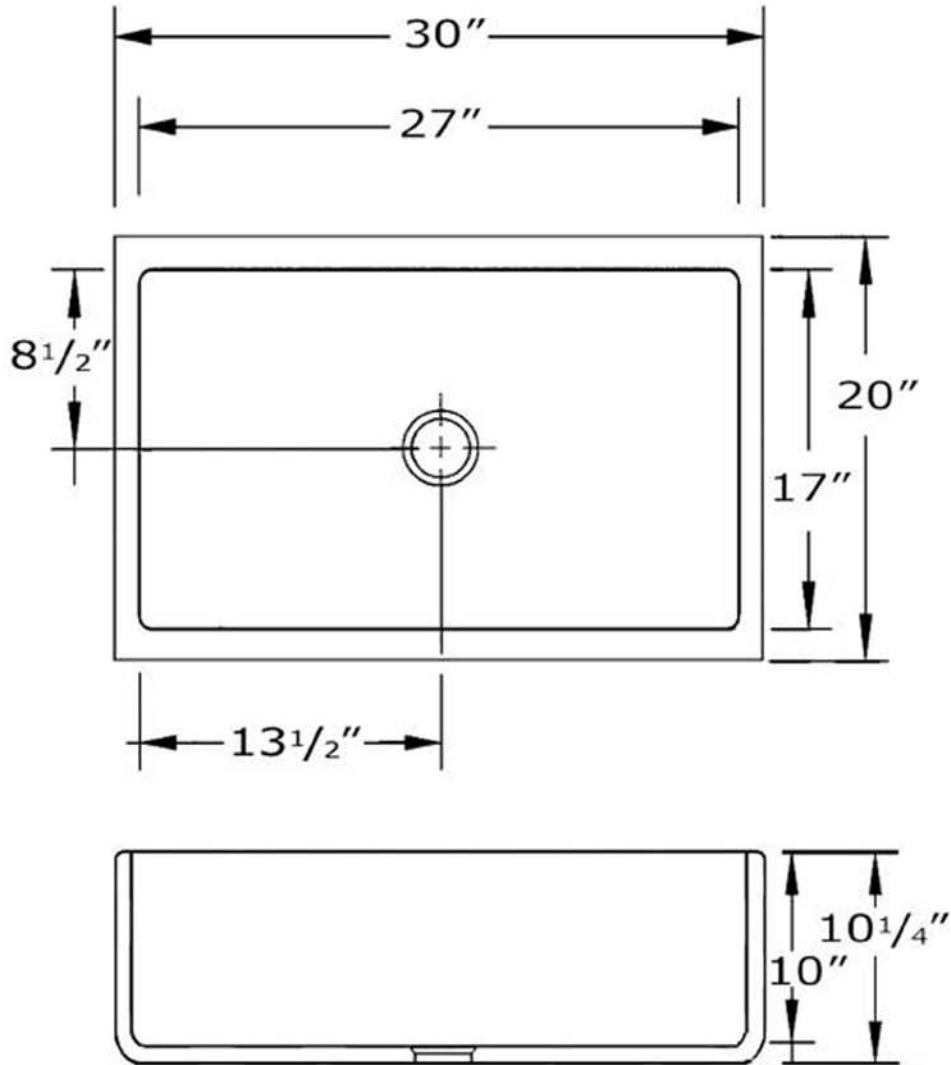

WH3020COFCPC

Please note that since each Copperhaus sink is handmade, there will be slight variations in color, texture, and size. We recommend the sink to be on-site when ordering or manufacturing cabinets- adjustments to the cabinet size may be necessary. Even though these sinks are slightly pitched, the water may not drain completely and should be wiped out with a sponge after each use.