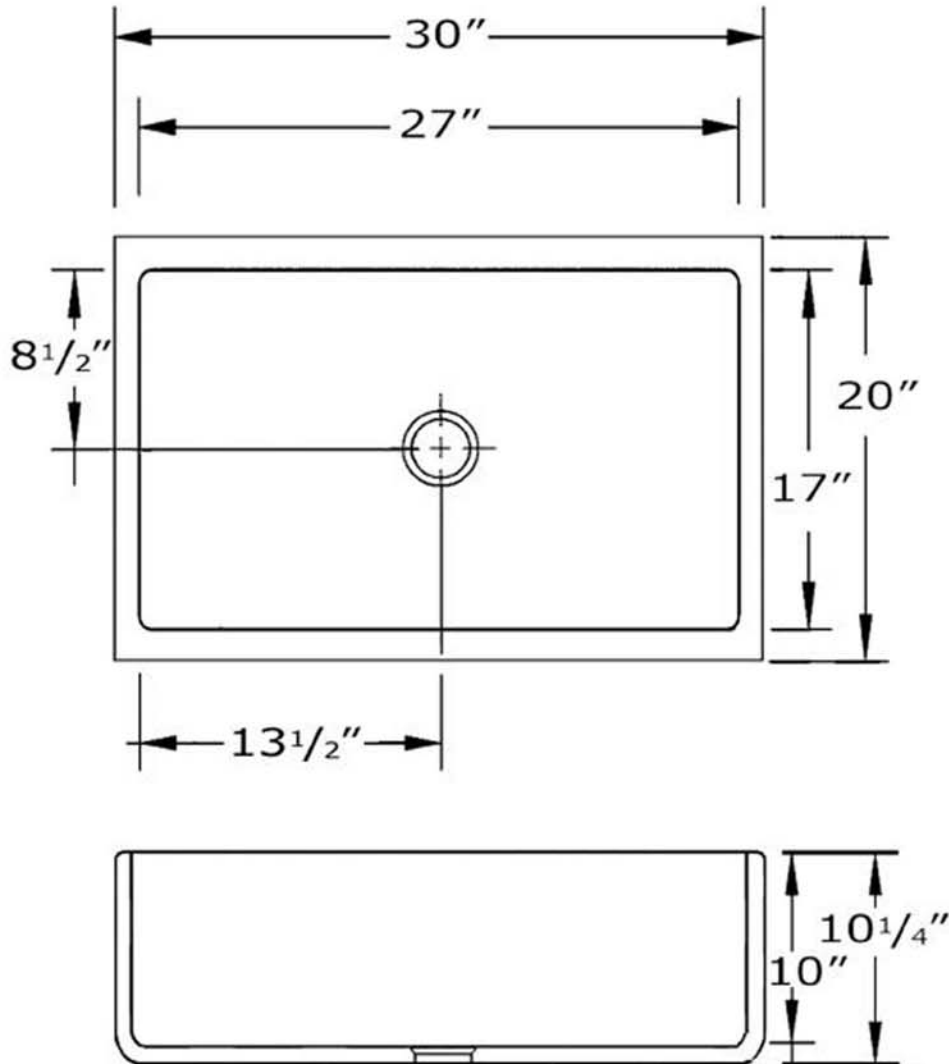

WH3020COFCBW

Please note that since each Copperhaus sink is handmade, there will be slight variations in color, texture, and size. We recommend the sink to be on-site when ordering or manufacturing cabinets- adjustments to the cabinet size may be necessary. Even though these sinks are slightly pitched, the water may not drain completely and should be wiped out with a sponge after each use.