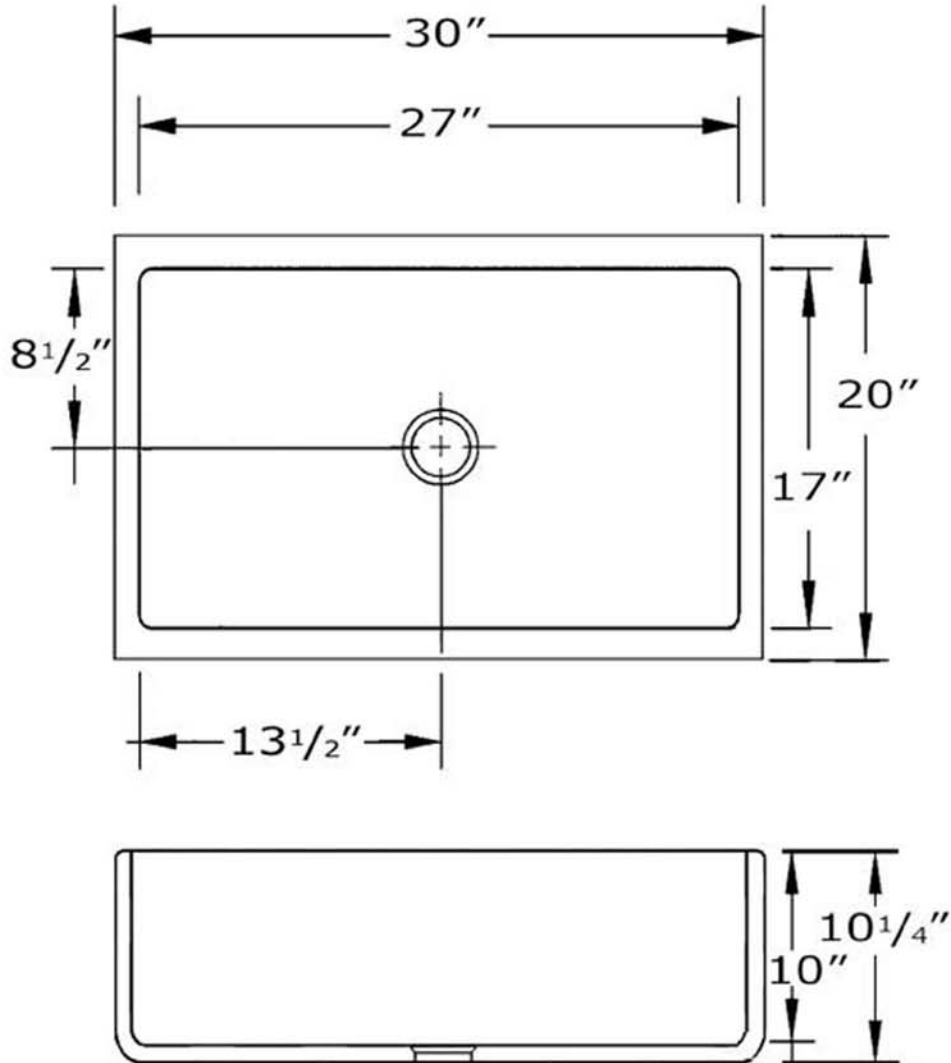

WH3020COFCFL

Please note that since each Copperhaus sink is handmade, there will be slight variations in color, texture, and size. We recommend the sink to be on-site when ordering or manufacturing cabinets- adjustments to the cabinet size may be necessary. Even though these sinks are slightly pitched, the water may not drain completely and should be wiped out with a sponge after each use.