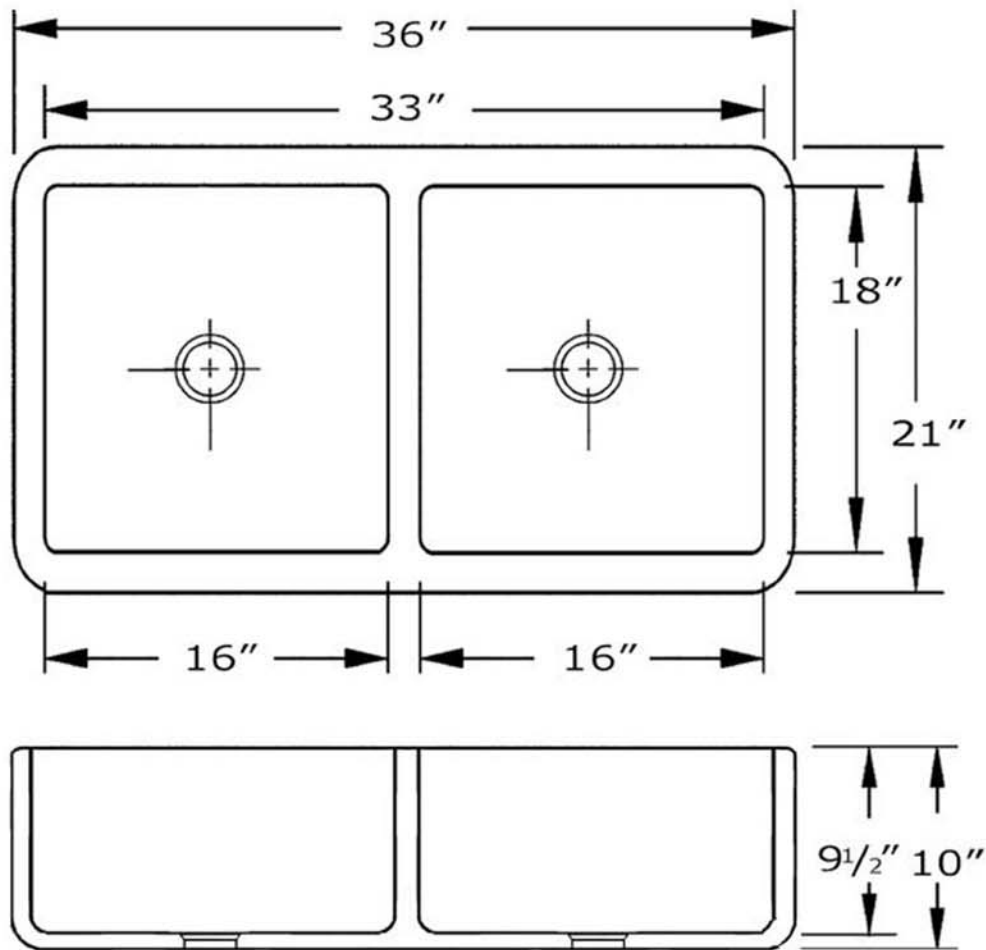

WH3621COFCD

Please note that since each Copperhaus sink is handmade, there will be slight variations in color, texture, and size. We recommend the sink to be on-site when ordering or manufacturing cabinets- adjustments to the cabinet size may be necessary. Even though these sinks are slightly pitched, the water may not drain completely and should be wiped out with a sponge after each use.