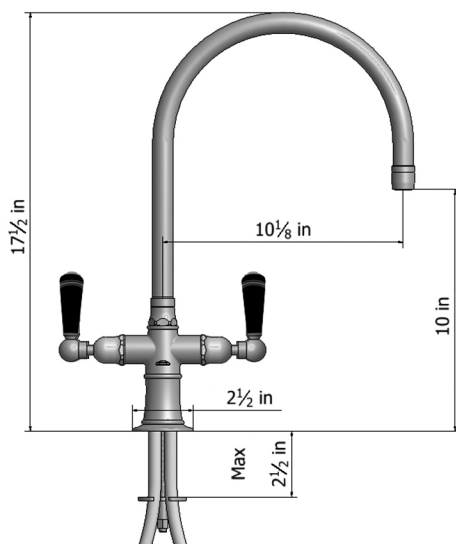

Single Hole 10" Swivel Spout with Black Ceramic Lever

Model #: 1021

FEATURES:

- 10" Swivel spout
- Deck mounted
- Lifetime quarter turn ceramic cartridge
- Requires standard 1 ³/₈"-1 ⁵/₈" faucet hole drilling
- Single hole design allows for multiple choices of placement on sink or counter

AVAILABLE FINISHES:

Polished Stainless (PSS) Brushed Stainless (BSS)

SPECIFICATION DRAWING:

AVAILABLE HANDLES: