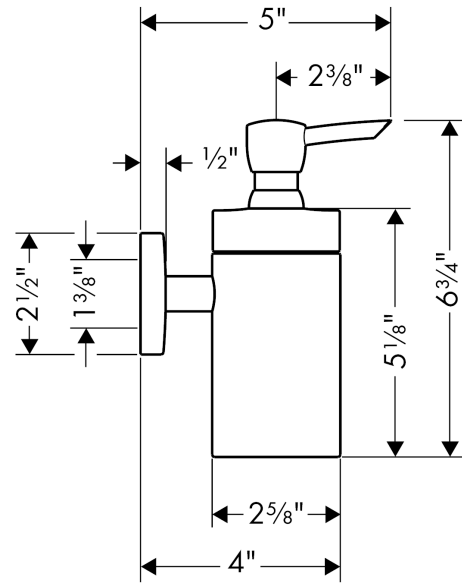

S/E Soap Dispenser

Finishes : **chrome** Part no. : **40514000**

Description

Features

- 4 oz capacity
- Wall-mounted

Item details

List Price \$ 120.00

Product image

Scale drawing

S/E Soap Dispenser

Finishes : **chrome** Part no. : **40514000**

Exploded drawing

Year of production: >09/08

S/E Soap Dispenser

Finishes : **chrome** Part no. : **40514000**

Spare parts list

S/E Soap Dispenser

Finishes : **brushed nickel** Part no. : **40514820**

Description

Features

- 4 oz capacity
- Wall-mounted

Item details

List Price \$ 170.00

Product image

Scale drawing

S/E Soap Dispenser

Finishes : **brushed nickel**

Part no. : **40514820**

Exploded drawing

Year of production: >11/08

S/E Soap Dispenser

Finishes : **brushed nickel** Part no. : **40514820**