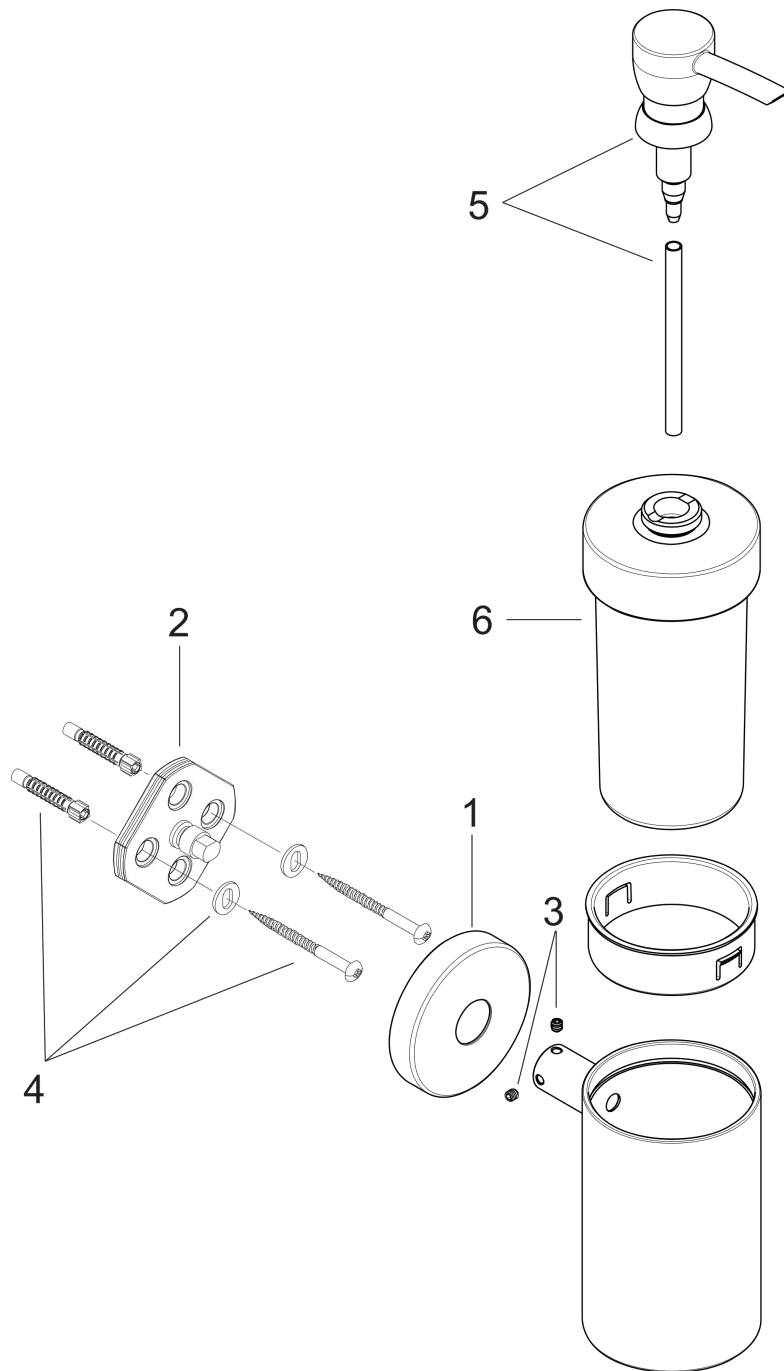

Scale drawing

S/E Soap Dispenser

Finishes : **chrome** Part no. : **40514000**

Exploded drawing

Year of production: >09/08

S/E Soap Dispenser

Finishes : **chrome** Part no. : **40514000**

Spare parts list

S/E Soap Dispenser

Finishes : **brushed nickel** Part no. : **40514820**

Description

Features

- 4 oz capacity
- Wall-mounted

Item details

List Price \$ 170.00

Product image

Scale drawing

S/E Soap Dispenser

Finishes : **brushed nickel**

Part no. : **40514820**

Exploded drawing

Year of production: >11/08

S/E Soap Dispenser

Finishes : **brushed nickel** Part no. : **40514820**

Spare parts list

Year of production: >11/08

Pos.	Description	Part no.	Price	PU
1	escutcheon	98538820	-	1
2	support element	98539000	-	1
3	hollow set screw M4x4	98540000	-	1
4	mounting set	96179000	-	1
5	pump	96306820	-	1
6	glass for lotion dispenser	98544000	-	1