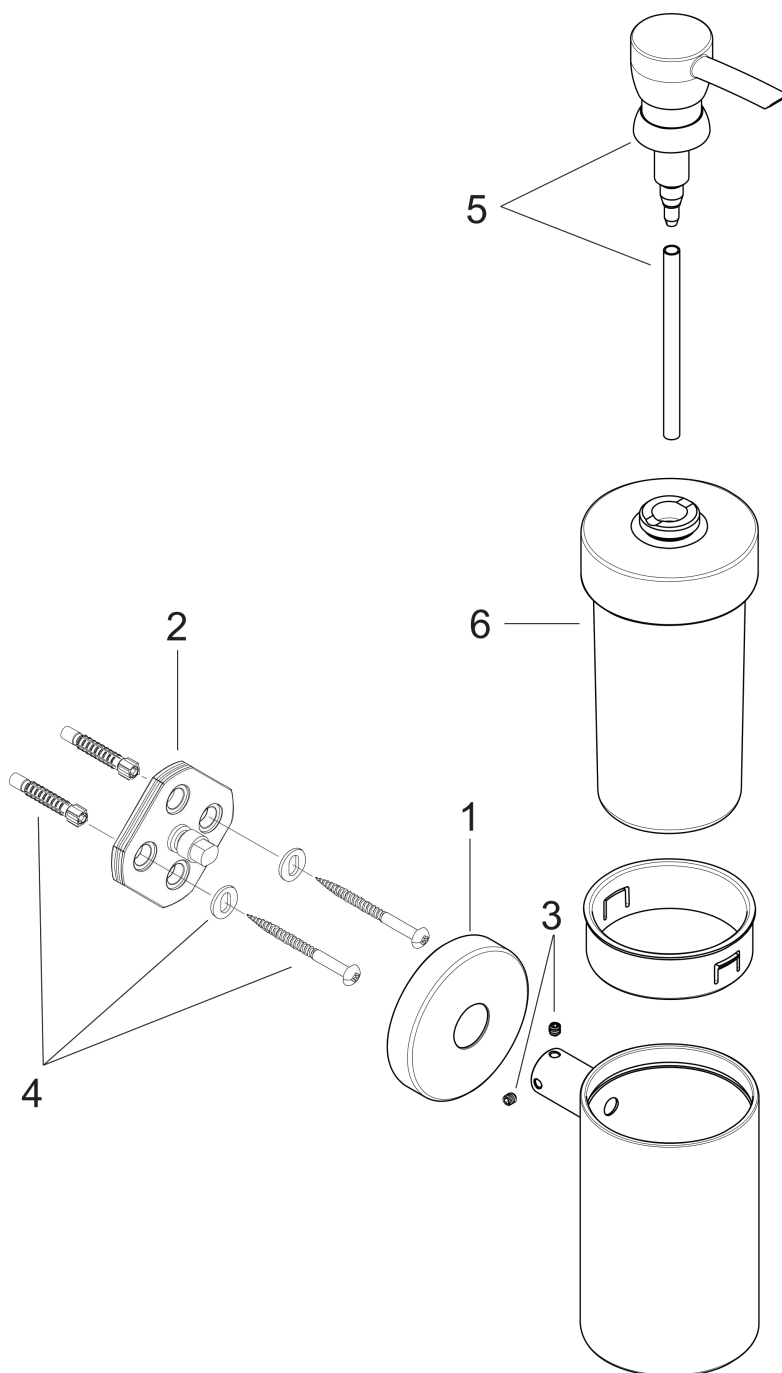

S/E Soap Dispenser

Finishes : **chrome** Part no. : **40514000**

Description

Features

- 4 oz capacity
- Wall-mounted

Item details

List Price \$ 120.00

Product image

Scale drawing

S/E Soap Dispenser

Finishes : **chrome** Part no. : **40514000**

Exploded drawing

Year of production: >09/08

S/E Soap Dispenser

Finishes : **chrome** Part no. : **40514000**

Spare parts list

Year of production: >09/08

Pos.	Description	Part no.	Price	PU
1	escutcheon	98538000	-	1
2	support element	98539000	-	1
3	hollow set screw M4x4	98540000	-	1
4	mounting set	96179000	-	1
5	pump	96306000	-	1
6	glass for lotion dispenser	98544000	-	1

Scale drawing

S/E Soap Dispenser

Finishes : **brushed nickel**

Part no. : **40514820**

Exploded drawing

Year of production: >11/08

S/E Soap Dispenser

Finishes : **brushed nickel** Part no. : **40514820**