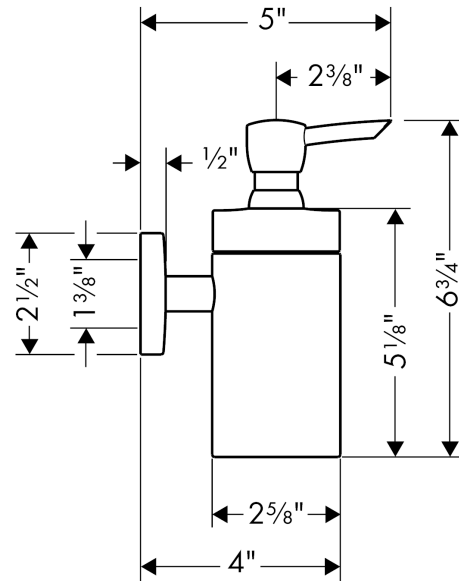

S/E Soap Dispenser

Finishes : **chrome** Part no. : **40514000**

Description

Features

- 4 oz capacity
- Wall-mounted

Item details

List Price \$ 120.00

Product image

S/E Soap Dispenser

Finishes : **brushed nickel** Part no. : **40514820**

Description

Features

- 4 oz capacity
- Wall-mounted

Item details

List Price \$ 170.00

Product image

Scale drawing

S/E Soap Dispenser

Finishes : **brushed nickel**

Part no. : **40514820**

Exploded drawing

Year of production: >11/08

S/E Soap Dispenser

Finishes : **brushed nickel** Part no. : **40514820**

Spare parts list

Year of production: >11/08

Pos.	Description	Part no.	Price	PU
1	escutcheon	98538820	-	1
2	support element	98539000	-	1
3	hollow set screw M4x4	98540000	-	1
4	mounting set	96179000	-	1
5	pump	96306820	-	1
6	glass for lotion dispenser	98544000	-	1