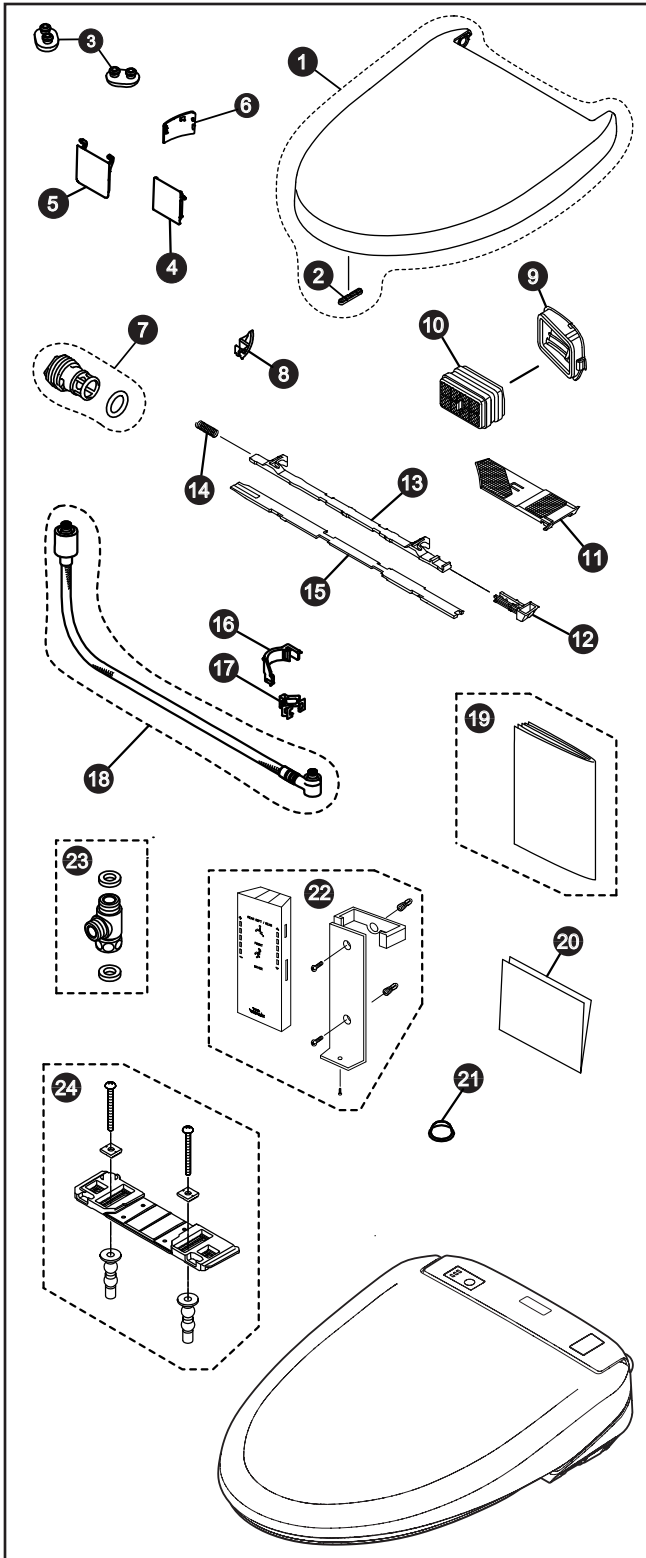

SW573-SW574/SW583-SW584

SW573 - S300e Round
 SW574 - S300e Elongated
 SW583 - S350e Round
 SW584 - S350e Elongated

Washlet® S300e/S350e

Item	Part	Description
1	THU9414#01 THU9414#12 THU9415#01 THU9415#12 THU9412#01 THU9412#12 THU9413#01 THU9413#12	S300e Lid (Elongated) - Cotton White S300e Lid (Elongated) - Sedona Beige S300e Lid (Round) - Cotton White S300e Lid (Round) - Sedona Beige S350e Lid (Elongated) - Cotton White S350e Lid (Elongated) - Sedona Beige S350e Lid (Round) - Cotton White S350e Lid (Round) - Sedona Beige
2	THU9416	Lid Bumper
3	THU9419	Seat Bumper (2)
4	THU9432#01 THU9432#12	Dryer Door - Cotton White Dryer Door - Sedona Beige
5	THU9433#01 THU9433#12	Wand Door - Cotton White Wand Door - Sedona Beige
6	THU9423#01 THU9423#12	Water Drain Cover - Cotton White Water Drain Cover - Sedona Beige
7	THU9445	Water Filter Drain Valve
8	THU9471	Cover
9	THU9474	Deodorizer Louver
10	THU9476	Deodorizer Catalyst
11	THU9477	Deodorizer Air Filter
12	THU9478	Lever Switch
13	THU9479	Lever Assembly
14	THU9480	Lever Spring
15	THU9481	Lever Cover
16	THU9483	Water Supply Connection Cover
17	THU9484	Water Supply Connection Clip
18	THU9485	Water Supply Hose
19	THU9486	Instruction Manual Packet
20	THU8487	Installation Manual
21	THU9488	Top Lid Cushion
22	THU9489 THU9490	S350e Remote Control S300e Remote Control
23	THU9339	Junction Valve
24	THU9492	Baseplate Assembly

Product Number Explanations

Toilet & Seat Combo
 (SW) Washlet®
 (573) Washlet® S300e Round
 (574) Washlet® S300e Elongated
 (583) Washlet® S350e Round
 (584) Washlet® S350e Elongated

Colors
 (#01) Cotton White
 (#12) Sedona Beige