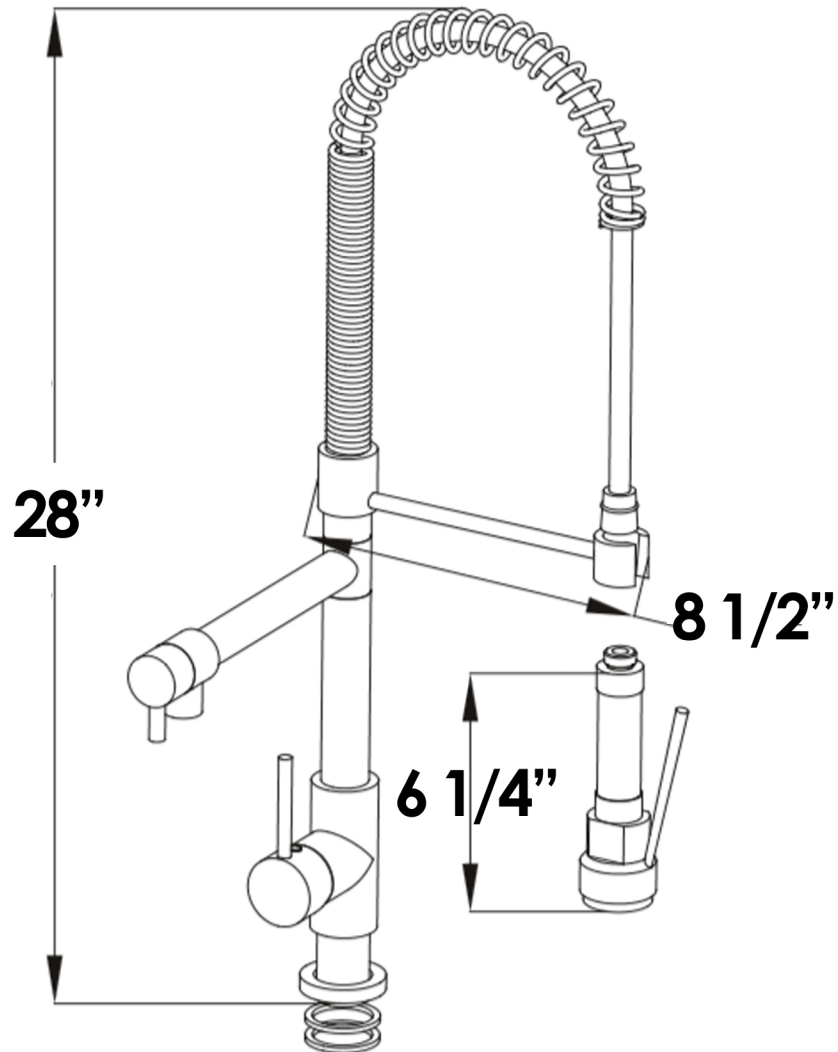

 Whitehaus®

WH2070028

Height
3 1/2"

LIVE WITH STYLE!