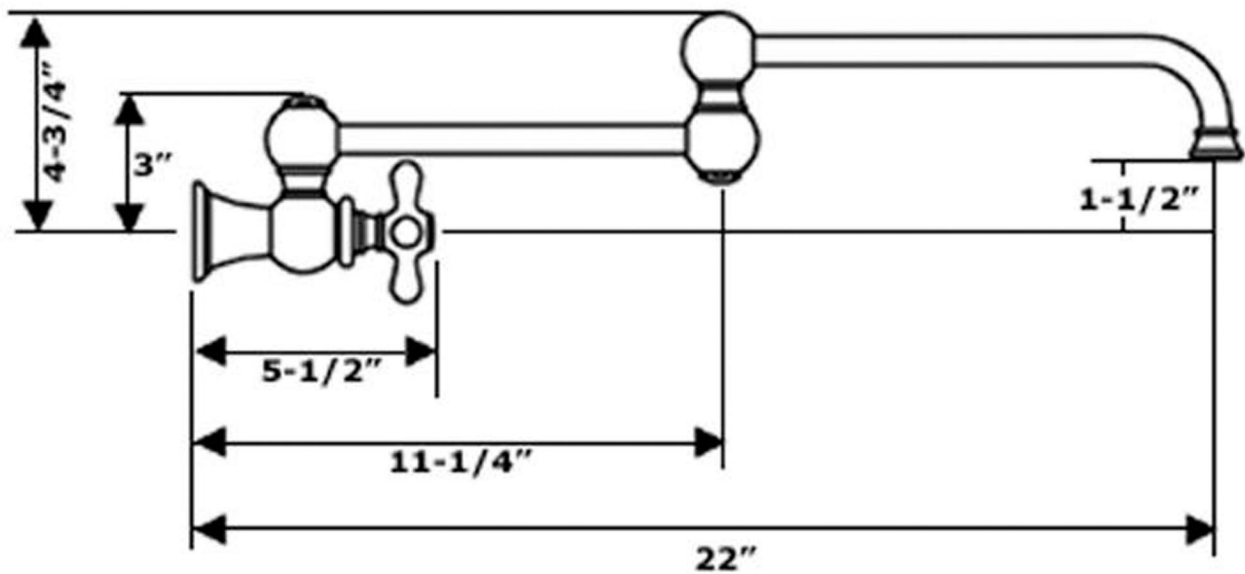

Whitehaus[®]

WHKPF3CR3-9500

1/2" MALE NIPPLE

LIVE WITH STYLE!