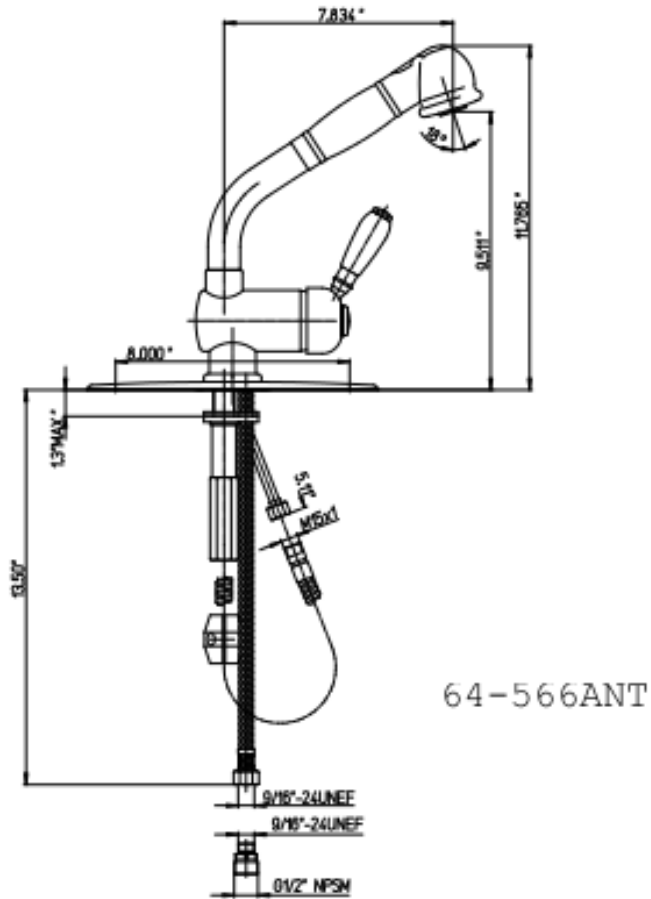

64-566ANT

Single handle pull-down spray
kitchen faucet

Kitchen series

64-566ANT

Pullout kitchen, Traditional Styling

STANDARDS

- Compliant with ASME A112.18.1-B125.1
- Compliant with AB1953
- Compliant with ANSI NSF61 – Annex G
- Certified by CSA International
- Compliant with ANSI A117.1

Finishes

	64CR566ANT	64PW566ANT
Polished Chrome	X	
Brushed Nickel		X

Features

	64CR566ANT	64PW566ANT
Solid Brass Construction	X	X
Single Control Ceramic Disc Valve	X	X
Meets NSF 61/9 Annex G Lead Requirements	X	X
ADA Compliant	X	X
Step-By-Step Installation Instructions	X	X
Limited Lifetime Warranty	X	X
1.75 GPM	X	X