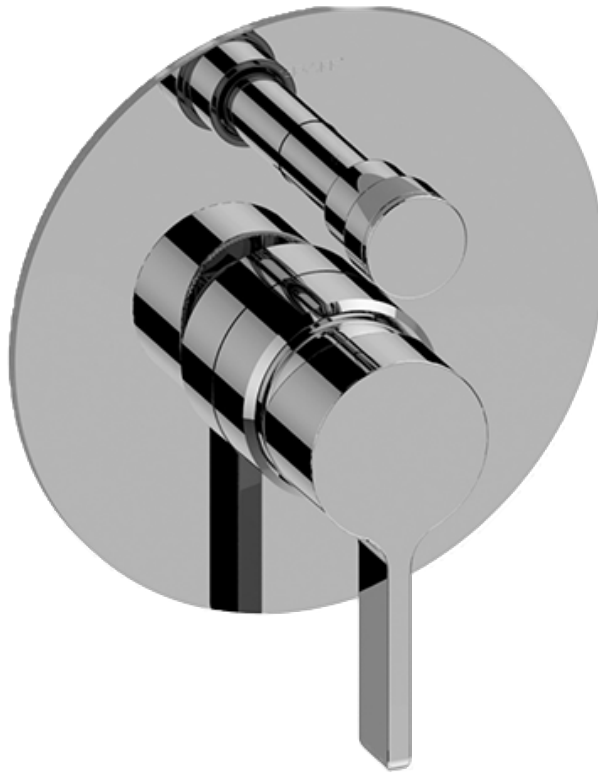

SHOWER
Pressure Balancing Shower
System - Shower with
Handshower
G-7278-LM46S

GRAFF®

Information

- 1/2" pressure balancing valve with diverter and trim
- 8" showerhead with 12" wall-mounted shower arm
- Showerhead features no-clog, easy-clean spray nozzles
- Handshower set with wall bracket and 59" hose (PVD finishes use 59" flex hose)
- Optional extension kit
- Flow rates: showerhead ≤ 1.8 max gpm, handshower ≤ 1.5 max gpm
- CALGreen

SHOWER
Concealed Pressure Balancing
Valve Rough w/Diverter
G-7055

GRAFF[®]

Information

- Anti-scald protection
- 1/2" universal inlets/outlets with male threads
- Built-in service stops
- Push-button diverter
- For use with tub & shower configuration
- Supplied with protective plastic guard

Product Features

- Anti-scald protection
- 1/2" universal inlets/outlets with male threads
- Built-in service stops
- Push-button diverter
- For use with tub & shower configuration
- Supplied with protective plastic guard

www.graff-faucets.com | phone: 800-954-4723

SHOWER
Terra Pressure Balancing Valve
Trim with Handle and Diverter
G-7080-LM46S-T

GRAFF®

Information

- Single metal handle
- Decorative trim plate
- Includes push-button diverter
- Use with G-7055 Pressure Balancing Rough Valve
- ADA