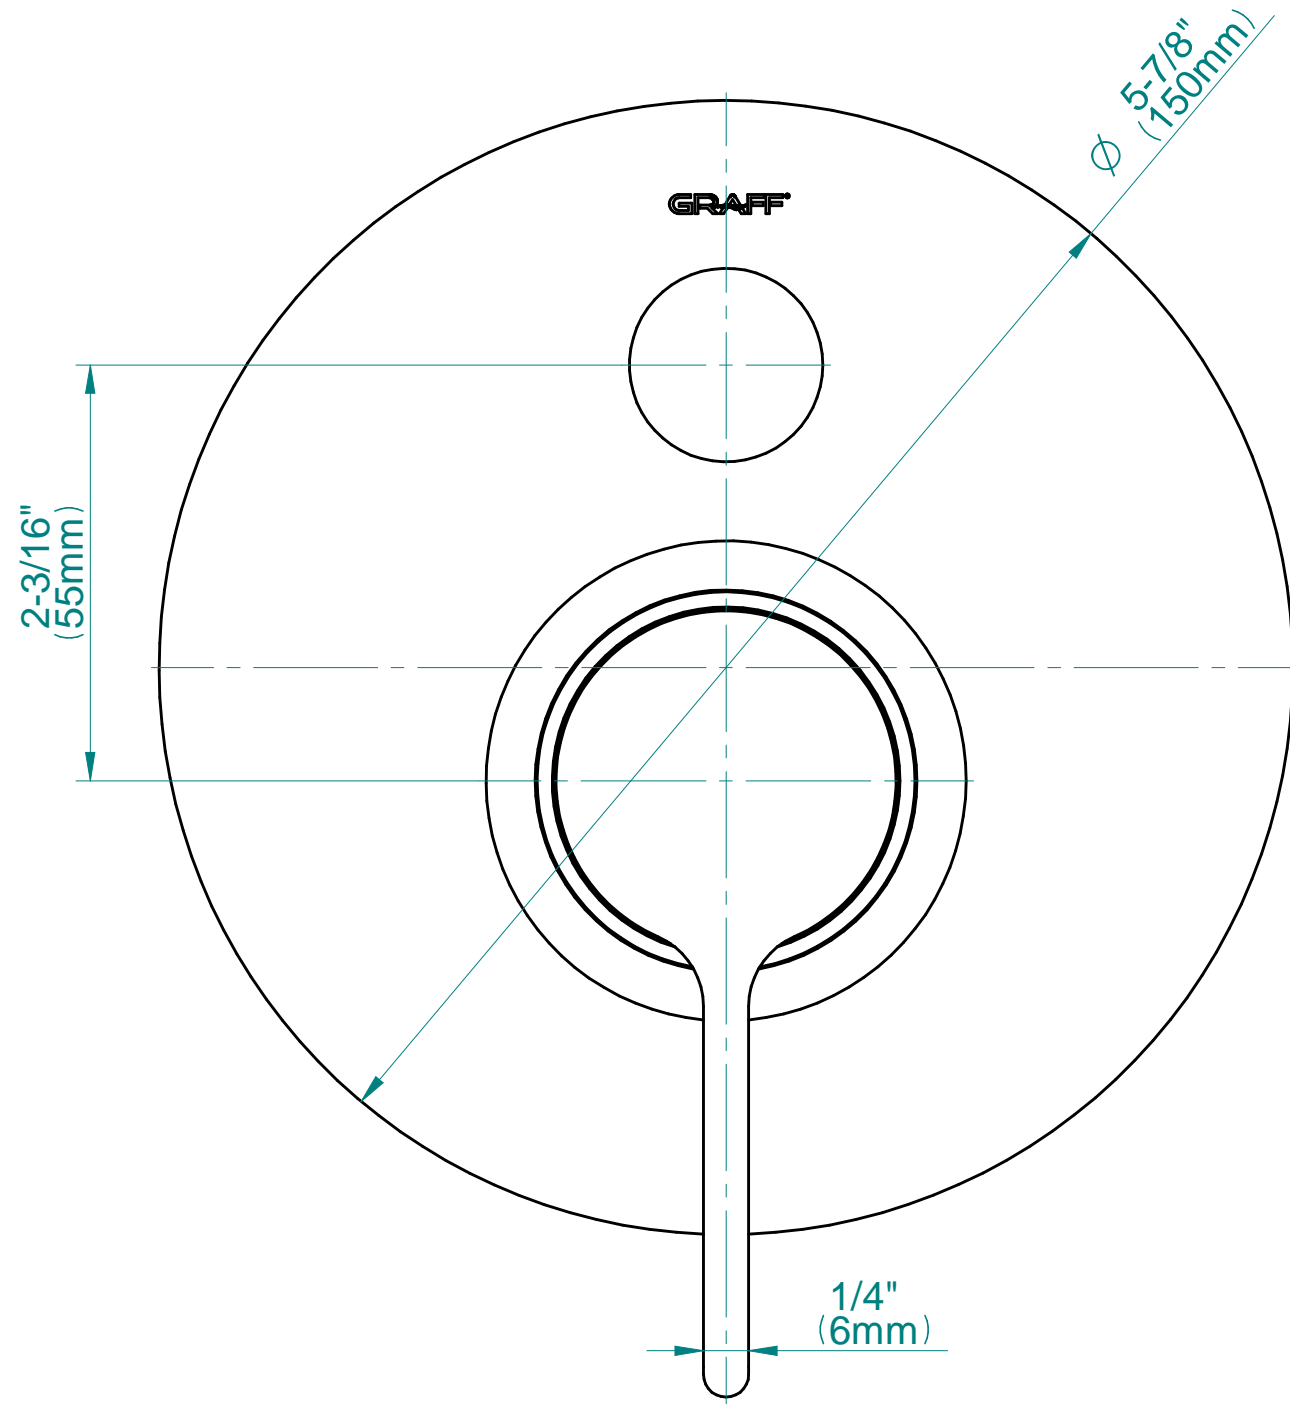

SHOWER
Pressure Balancing Shower
System - Shower with
Handshower
G-7278-LM46S

GRAFF®

Information

- 1/2" pressure balancing valve with diverter and trim
- 8" showerhead with 12" wall-mounted shower arm
- Showerhead features no-clog, easy-clean spray nozzles
- Handshower set with wall bracket and 59" hose (PVD finishes use 59" flex hose)
- Optional extension kit
- Flow rates: showerhead ≤ 1.8 max gpm, handshower ≤ 1.5 max gpm
- CALGreen

Wall min 1-7/16" (37mm)
Wall max 2-1/4" (57 mm)

SHOWER
8" Round Brass Showerhead
G-8449

GRAFF[®]

Information

- 1/4" thick
- 169 no-clog, easy-clean rubber spray nozzles
- Recommended use with ceiling shower arm
- Recommended for use at no more than 10 degrees tilt
- Showerhead flow rate ≤ 1.8 max gpm
- CALGreen