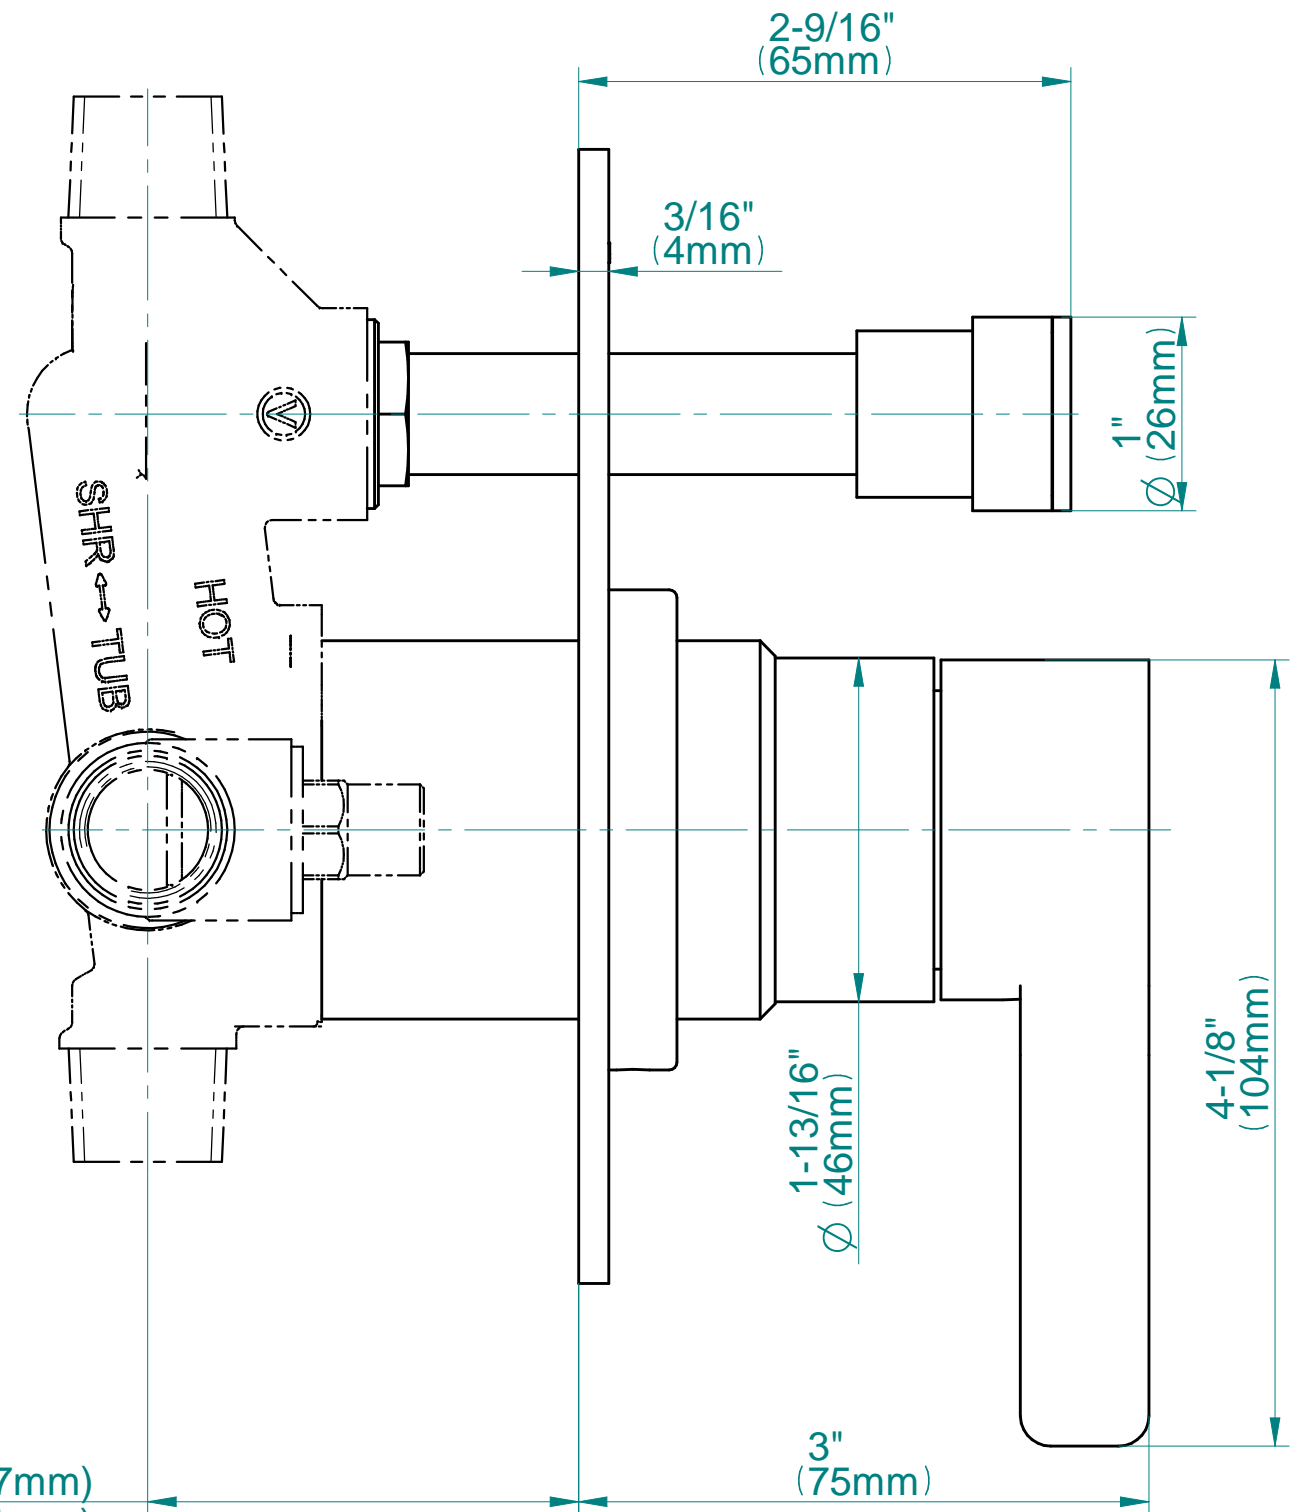

SHOWER
Pressure Balancing Shower
System - Shower with
Handshower
G-7278-LM46S

GRAFF®

Information

- 1/2" pressure balancing valve with diverter and trim
- 8" showerhead with 12" wall-mounted shower arm
- Showerhead features no-clog, easy-clean spray nozzles
- Handshower set with wall bracket and 59" hose (PVD finishes use 59" flex hose)
- Optional extension kit
- Flow rates: showerhead ≤ 1.8 max gpm, handshower ≤ 1.5 max gpm
- CALGreen

Wall min 1-7/16" (37mm)
Wall max 2-1/4" (57 mm)

SHOWER
8" Round Brass Showerhead
G-8449

GRAFF[®]

Information

- 1/4" thick
- 169 no-clog, easy-clean rubber spray nozzles
- Recommended use with ceiling shower arm
- Recommended for use at no more than 10 degrees tilt
- Showerhead flow rate ≤ 1.8 max gpm
- CALGreen