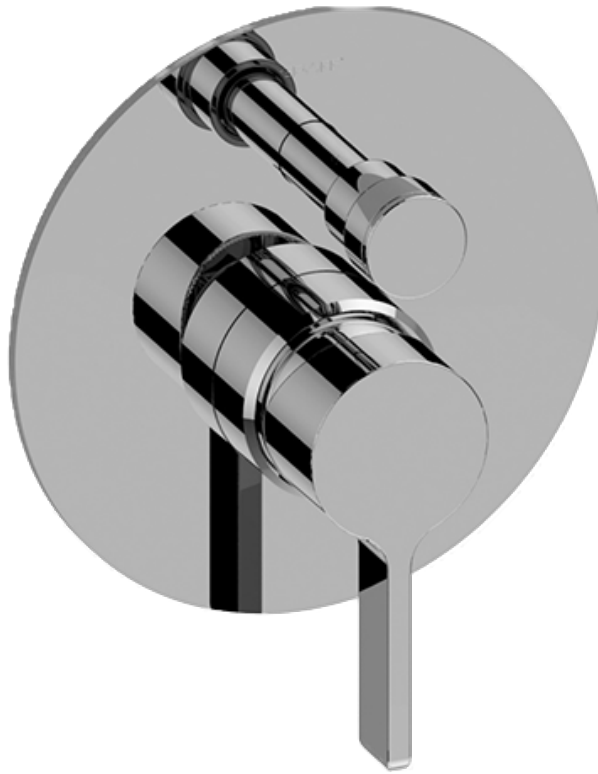

SHOWER  
Concealed Pressure Balancing  
Valve Rough w/Diverter  
**G-7055**

**GRAFF®**

**Information**

- Anti-scald protection
- 1/2" universal inlets/outlets with male threads
- Built-in service stops
- Push-button diverter
- For use with tub & shower configuration
- Supplied with protective plastic guard

## G-7055

1/2" Rough Valve w/Diverter

### Product Features

- Anti-scald protection
- 1/2" universal inlets/outlets with male threads
- Built-in service stops
- Push-button diverter
- For use with tub & shower configuration
- Supplied with protective plastic guard

[www.graff-faucets.com](http://www.graff-faucets.com) | phone: 800-954-4723

SHOWER  
Terra Pressure Balancing Valve  
Trim with Handle and Diverter  
**G-7080-LM46S-T**

**GRAFF®**

**Information**

- Single metal handle
- Decorative trim plate
- Includes push-button diverter
- Use with G-7055 Pressure Balancing Rough Valve
- ADA