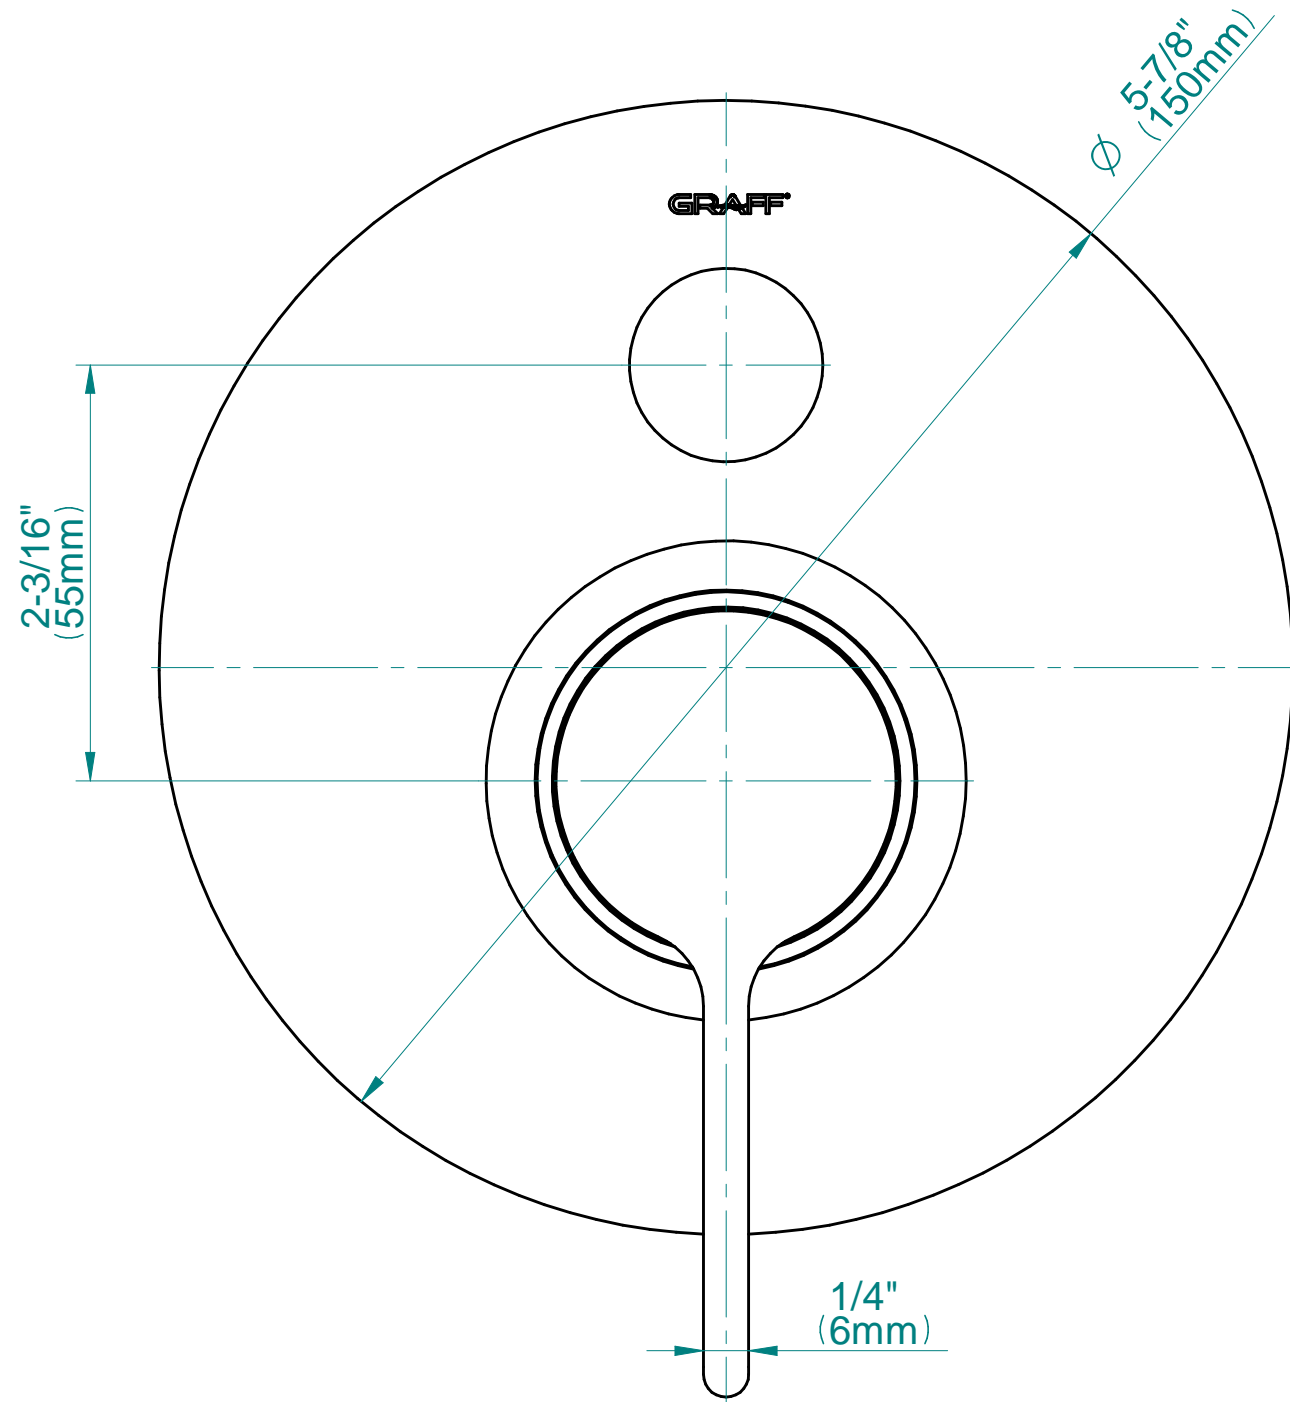

## Information

- 1/2" pressure balance valve with diverter and trim
- 8" showerhead with 12" wall-mounted shower arm
- Showerhead features no-clog, easy-clean spray nozzles
- 6" contemporary tub spout
- Optional extension kit
- Showerhead flow rate  $\leq 1.8$  max gpm
- ADA
- CALGreen

[www.graff-faucets.com](http://www.graff-faucets.com) | phone: 800-954-4723

SHOWER  
Terra Pressure Balancing Valve  
Trim with Handle and Diverter  
**G-7080-LM46S-T**

**GRAFF®**

**Information**

- Single metal handle
- Decorative trim plate
- Includes push-button diverter
- Use with G-7055 Pressure Balancing Rough Valve
- ADA

## TERRA Series

Wall min 1-7/16" (37mm)  
Wall max 2-1/4" (57 mm)

SHOWER  
8" Round Brass Showerhead  
**G-8449**

**GRAFF**<sup>®</sup>

**Information**

- 1/4" thick
- 169 no-clog, easy-clean rubber spray nozzles
- Recommended use with ceiling shower arm
- Recommended for use at no more than 10 degrees tilt
- Showerhead flow rate  $\leq 1.8$  max gpm
- CALGreen

### 6" Contemporary Tub Spout