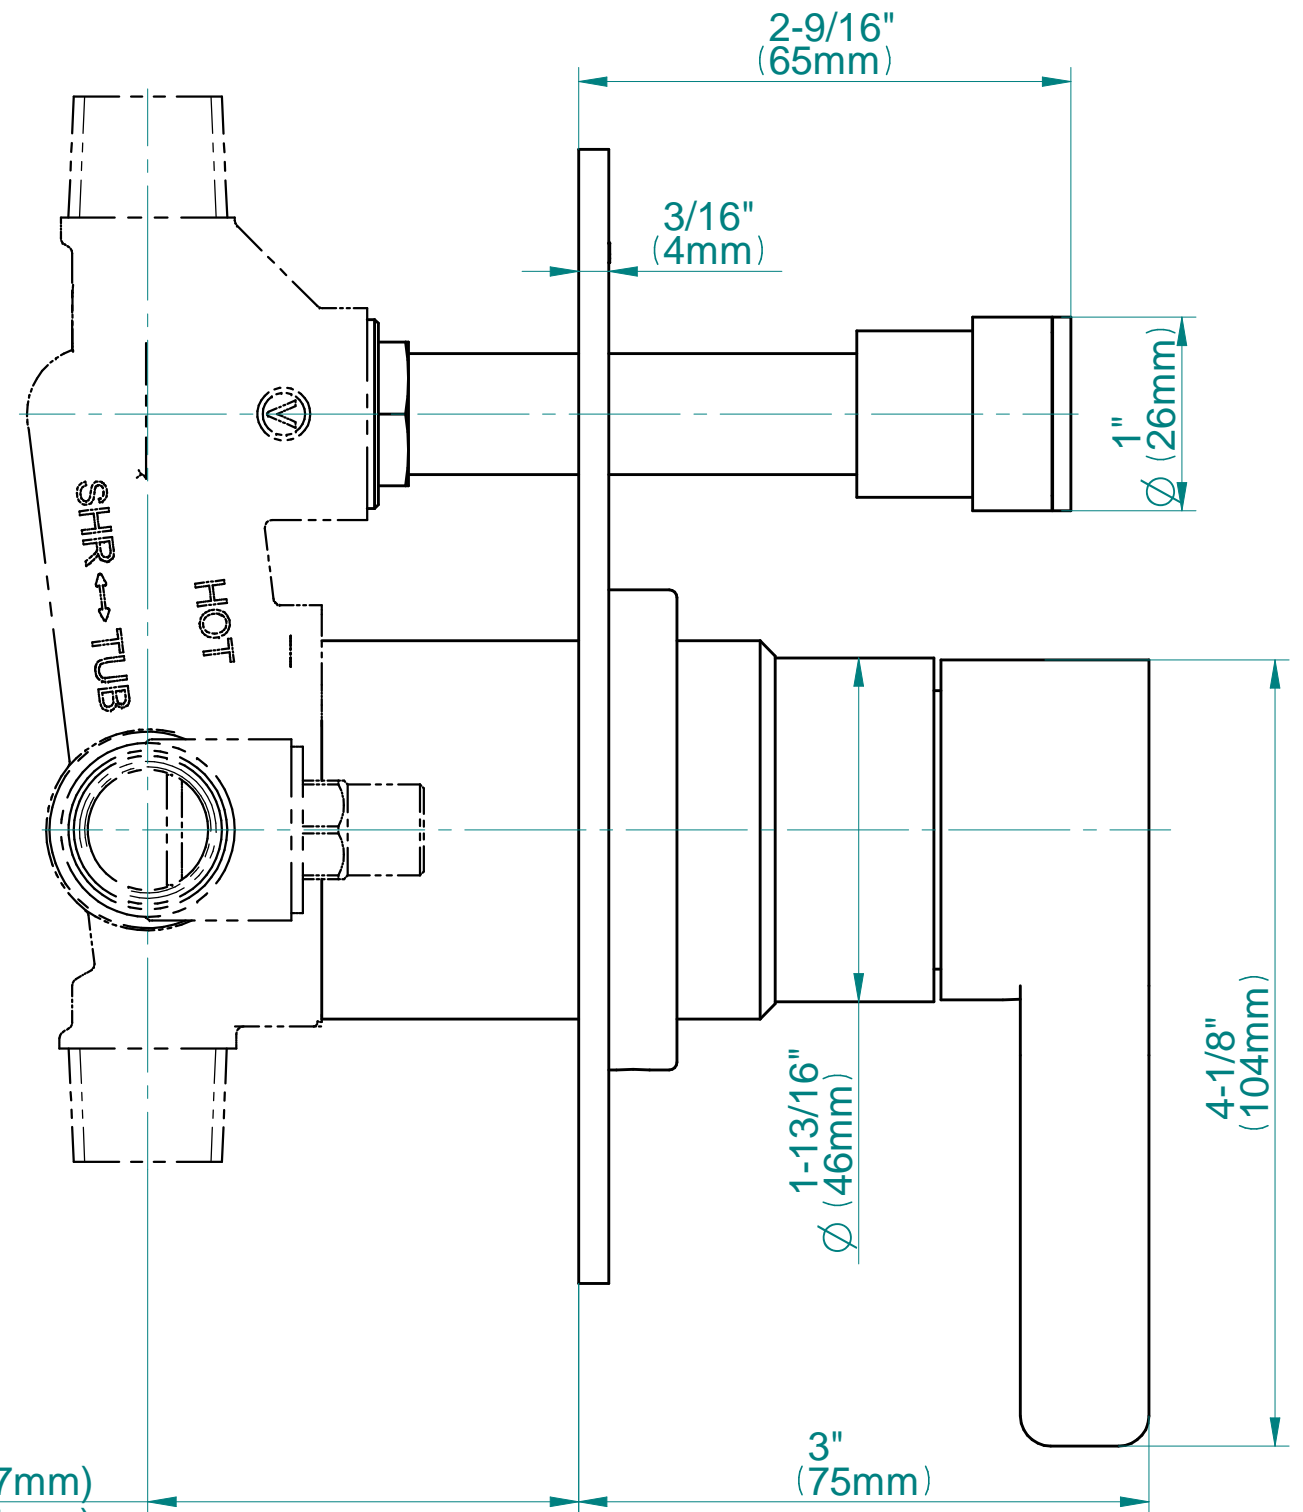

## Information

- 1/2" pressure balance valve with diverter and trim
- 8" showerhead with 12" wall-mounted shower arm
- Showerhead features no-clog, easy-clean spray nozzles
- 6" contemporary tub spout
- Optional extension kit
- Showerhead flow rate  $\leq 1.8$  max gpm
- ADA
- CALGreen

[www.graff-faucets.com](http://www.graff-faucets.com) | phone: 800-954-4723

SHOWER  
Terra Pressure Balancing Valve  
Trim with Handle and Diverter  
**G-7080-LM46S-T**

**GRAFF®**

**Information**

- Single metal handle
- Decorative trim plate
- Includes push-button diverter
- Use with G-7055 Pressure Balancing Rough Valve
- ADA

## TERRA Series

Wall min 1-7/16" (37mm)  
Wall max 2-1/4" (57 mm)

SHOWER  
8" Round Brass Showerhead  
**G-8449**

**GRAFF**<sup>®</sup>

**Information**

- 1/4" thick
- 169 no-clog, easy-clean rubber spray nozzles
- Recommended use with ceiling shower arm
- Recommended for use at no more than 10 degrees tilt
- Showerhead flow rate  $\leq 1.8$  max gpm
- CALGreen

## Product Features

- 1/4" thick
- 169 no-clog, easy-clean rubber spray nozzles
- Showerhead flow rate  $\leq 1.8$  max gpm