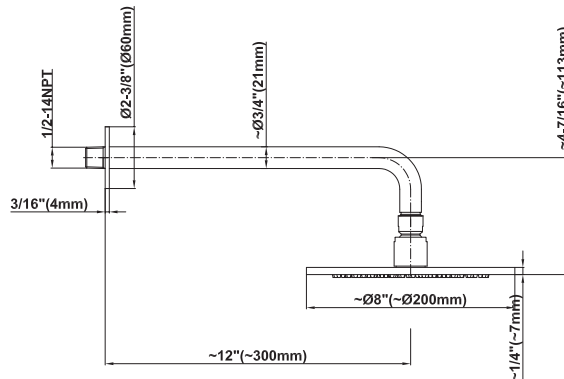

The measurements shown are for reference only. Products and specifications shown are subject to change without notice. Revised 8/2017

www.graff-faucets.com | phone: 800-954-4723