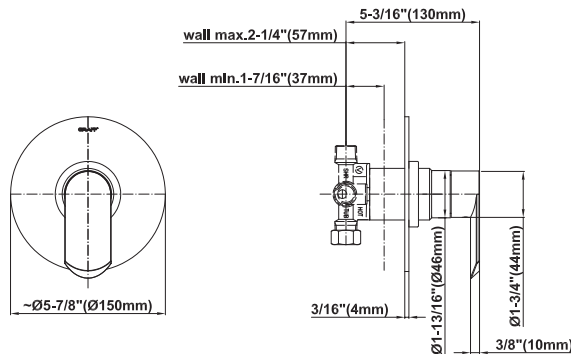

The measurements shown are for reference only. Products and specifications shown are subject to change without notice. Revised 8/2017

www.graff-faucets.com | phone: 800-954-4723