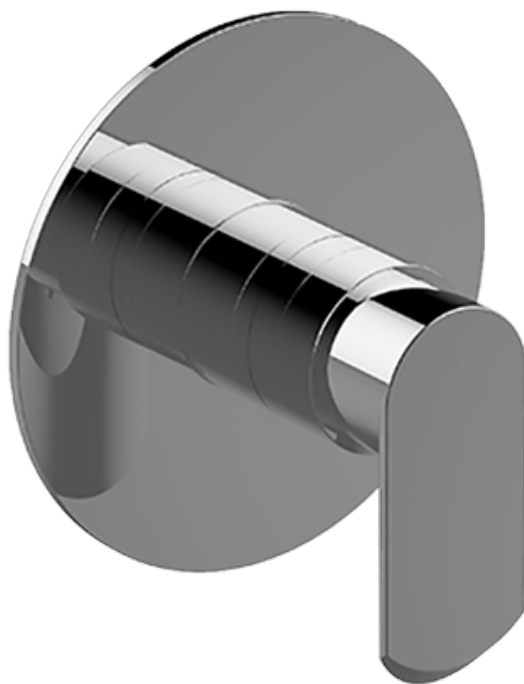

SHOWER
Contemporary Round
Thermostatic Set w/Body Sprays
& Handshower
GB1.132A-LM45S

GRAFF[®]

Information

- 8" Rain Showerhead with 12" Wall-Mounted Shower Arm
- Flush-Mounted Swivel Body Sprays (3 pieces)
- 3/4" Thermostatic Valve
- Handshower Set w/Wall Bracket and Multi-function Handshower
- Stop/Volume Control Valves (3 pieces)
- Showerhead Features No-Clog, Easy-Clean Spray Nozzles
- Optional Extension Kit
- Flow Rates: showerhead ≤ 2.0 max gpm, handshower ≤ 1.5 max gpm

SHOWER
Rough
G-8005

GRAFF®

Information

- 18.4 gpm @ 60 psi
- 3/4" universal inlets/outlets with female threads
- Built-in service stops
- Complete serviceability from front of all units
- Supplied with protective plastic cover
- Thermostatic valve uses a paraffin wax cartridge

Finishes

Brushed
Nickel

Polished
Chrome

SHOWER
Phase Thermostatic Valve Trim
with Handle
G-8036-LM45S-T

GRAFF[®]

Information

- Single metal handle and decorative trim plate
- Use with G-8000 or G-8005 thermostatic rough valve
- ADA

Finishes

Brushed
Nickel

Polished
Chrome

G-8036-LM45S

Phase Collection

Thermostatic Valve Trim with Handle

GRAFF[®]
CUTTING EDGE DESIGN

Product Features