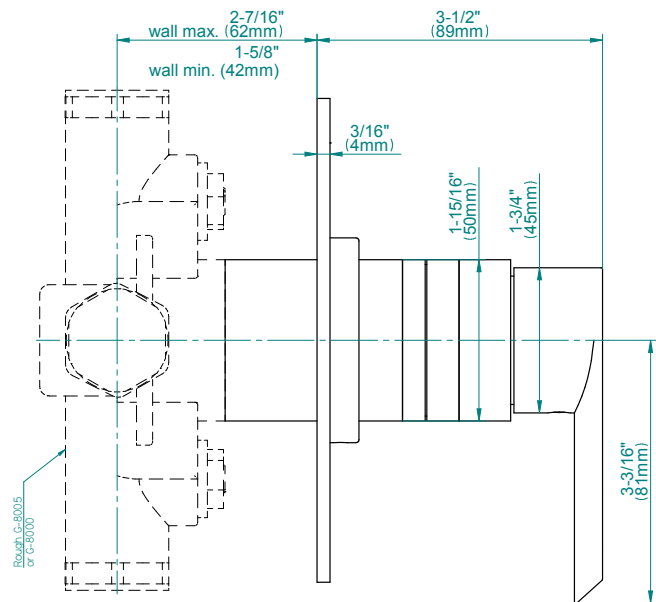

The measurements shown are for reference only. Products and specifications shown are subject to change without notice. Revised 06/2014.

www.graff-faucets.com | phone: 800-959-4723