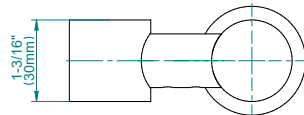

* Special order finish- call for availability

The measurements shown are for reference only. Products and specifications shown are subject to change without notice. Revised 10/2019

www.graff-designs.com | phone: 800-954-4723