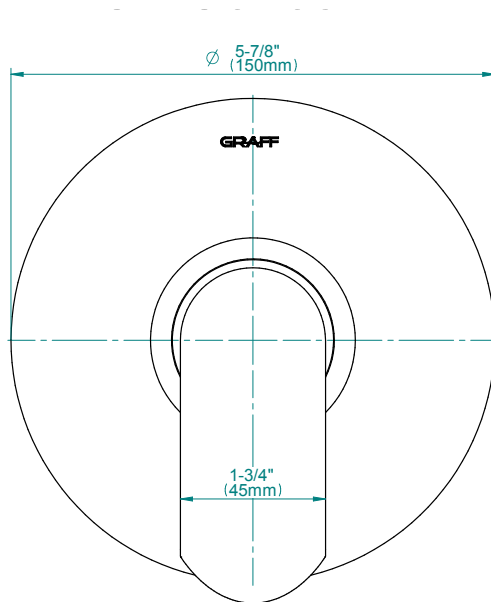

The measurements shown are for reference only. Products and specifications shown are subject to change without notice. Revised 06/2014.

www.graff-faucets.com | phone: 800-959-4723