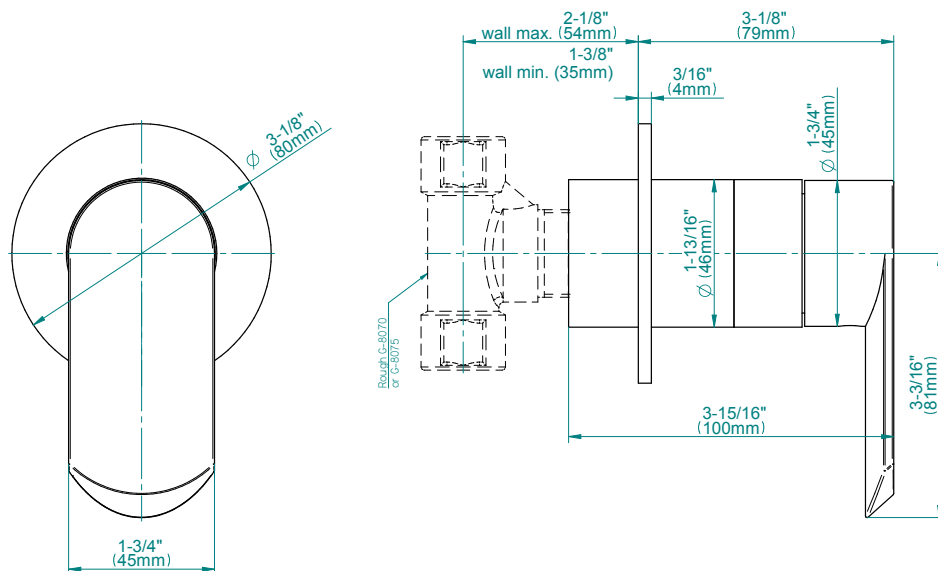

The measurements shown are for reference only. Products and specifications shown are subject to change without notice. Revised 06/2014.

www.graff-faucets.com | phone: 800-959-4723