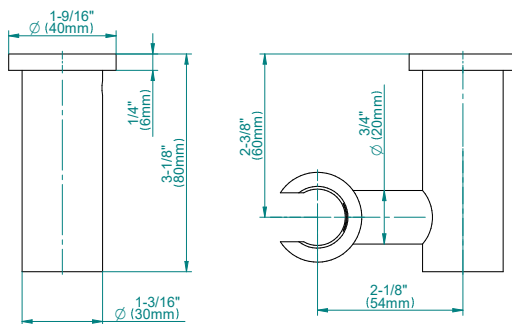

* Special order finish- call for availability

The measurements shown are for reference only. Products and specifications shown are subject to change without notice. Revised 10/2019

www.graff-designs.com | phone: 800-954-4723