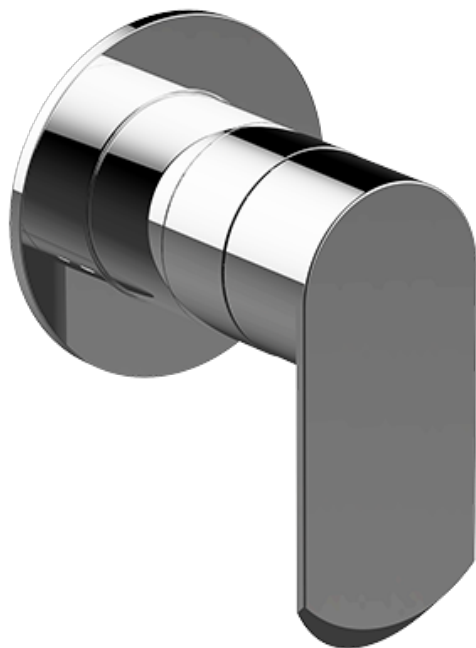

Finishes

Brushed
Nickel

Polished
Chrome

SHOWER
Phase Thermostatic Valve Trim
with Handle
G-8036-LM45S-T

GRAFF[®]

Information

- Single metal handle and decorative trim plate
- Use with G-8000 or G-8005 thermostatic rough valve
- ADA

www.graff-faucets.com | phone: 800-959-4723

SHOWER
Rough
G-8075

GRAFF®

Information

- 3/4" universal inlets/outlets with female threads
- Supplied with protective plastic cover

Finishes

Brushed
Nickel

Polished
Chrome

SHOWER
Phase Stop/Volume Control Valve
Trim with Handle
G-8093-LM45S-T

GRAFF®

Information

- Single metal handle and decorative trim plate
- Use with G-8070 or G-8075 thermostatic stop/volume control rough valve
- ADA

Finishes

Brushed
Nickel

Polished
Chrome

G-8093-LM45S

Phase Collection

Stop/Volume Control Valve Trim with Handle

Product Features

- Single metal handle and decorative trim plate
- Use with G-8070 or G-8075 thermostatic stop/volume control rough valve