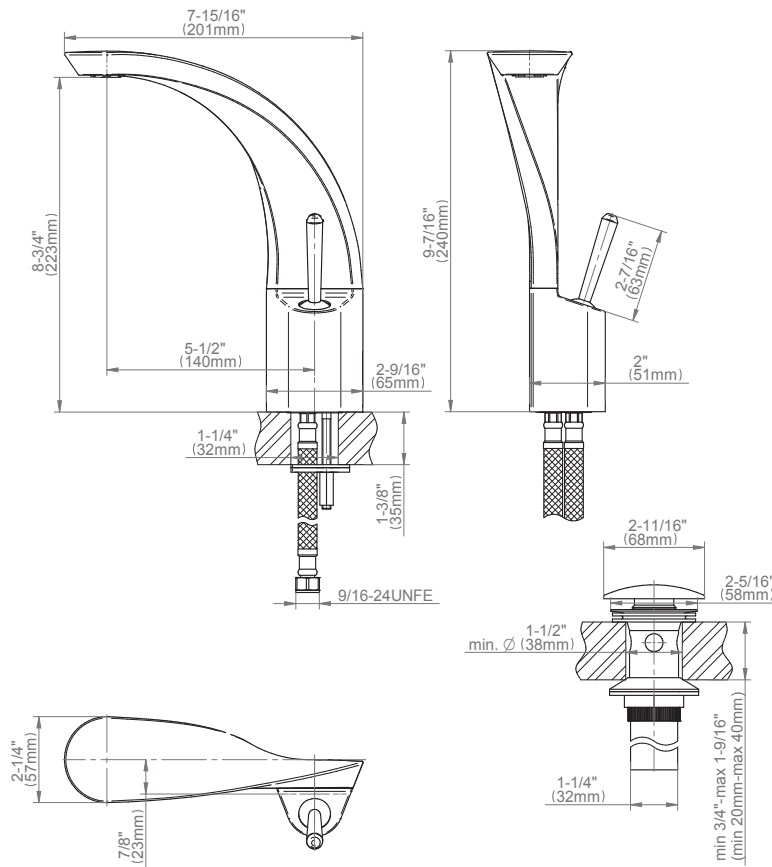

BATHROOM
Ametis Single-Handle Vessel
Lavatory Faucet
G-6405-LM43

GRAFF®

Information

- Single-hole installation
- Aerated flow rate ≤ 1.2 max gpm
- 5-1/2" spout projection
- Drain assembly not included
- Optional matching decorative trap G-9970
- ADA
- CALGreen

GRAFF[®]
CUTTING EDGE DESIGN

Product Features

- Single-hole installation
- Aerated flow rate ≤ 1.2 max gpm
- 5-1/2" spout projection
- Swivel aerator
- Drain assembly not included

Available Finishes

- Polished Chrome
G-6405-LM43-PC
- Architectural Black*
G-6405-LM43-BK*
- Architectural White*
G-6405-LM43-WT*

* Special order finish- call for availability

Optional Accessories

- Optional matching decorative trap G-9970-**

Code Compliance

- CALGreen
- ADA

Warranty

- Limited lifetime warranty

For complete warranty information go to www.graff-designs.com/en-nam/warranty