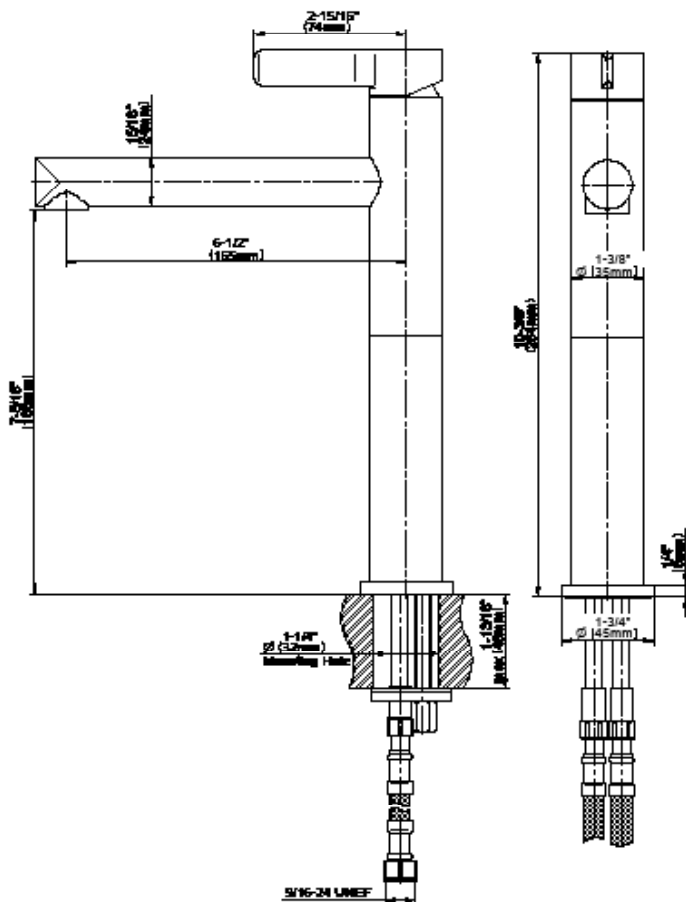

The measurements shown are for reference only. Products and specifications shown are subject to change without notice. Revised 11/2017

www.graff-faucets.com | phone: 800-954-4723