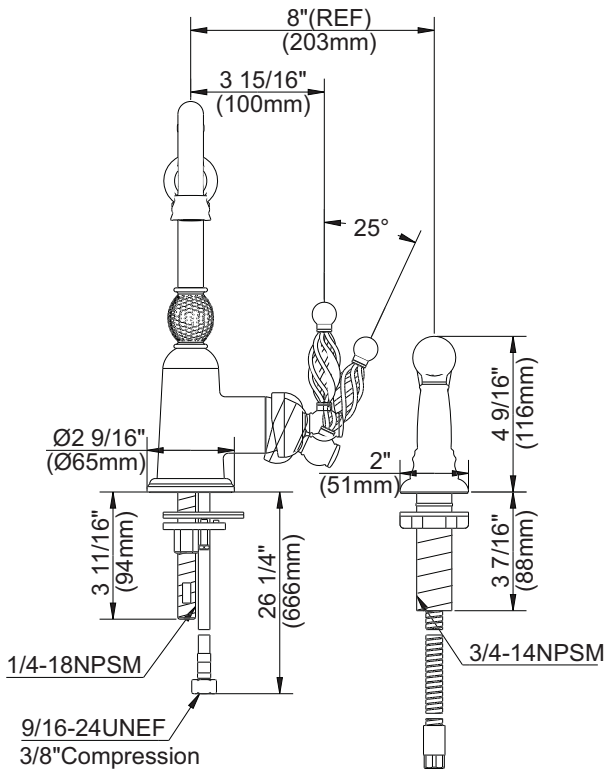

Warranty

Danze products are covered by a manufacturer's limited "lifetime" warranty for manufacturing defects.