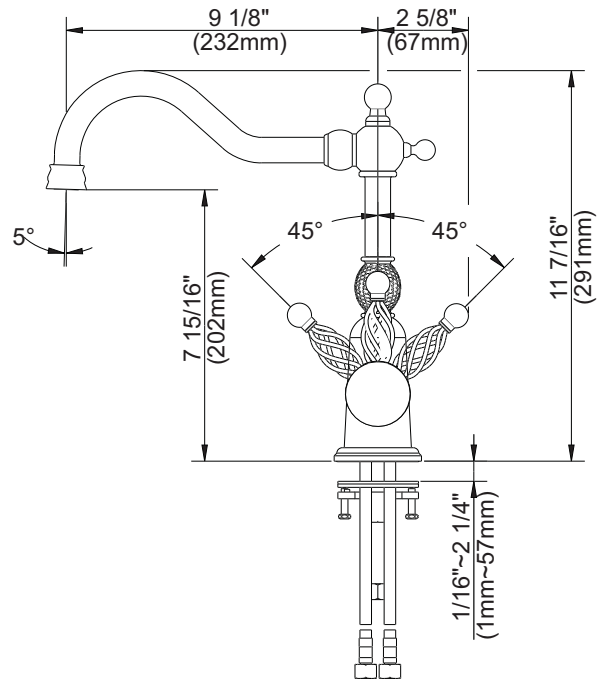

Warranty

Danze products are covered by a manufacturer's limited "lifetime" warranty for manufacturing defects.