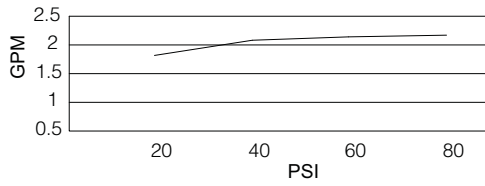

SPECIFICATIONS

BORDEAUX™ SINGLE HANDLE KITCHEN FAUCET

Model

D401506

Description

- Swivel spout and ceramic disc valve
- Matching brass spray
- 2 hole mount
- 8" High spout ,9 1/4" spout length

Flow Rate

Standards