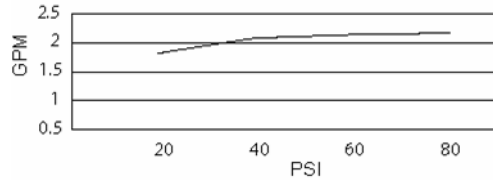

D457020

D457020

SPECIFICATIONS

ANU™ Single Handle Pull-Down Kitchen Faucet

Model

D457020

Description

- 18 3/8" high swivel spout, 8 3/4" spout length
- Spout swivelable 360 degree
- Ceramic disc valve provide a tight seal, ensuring durability over time
- 2- function spray/aerated stream
- SnapBack™ retraction system
- Intuitive weight design
- Single hole mount
- Hassle free hose connections

Flow Rate

Standards

NSF/ANSI 372

- NSF/ANSI 372
- ASME A112.18.1M/A112.18.1

- ADA Accessibility Guidelines for Buildings and Facilities 4.27.4 Controls and Mechanisms

Model

Danze products are covered by a manufacturer's limited "lifetime" warranty for manufacturing defects.

Finishes Available

- Chrome
- Other: Refer to Price List for additional finish

Submittal Information:

Job Name: _____

Location: _____

Contractor: _____

Contact #: _____