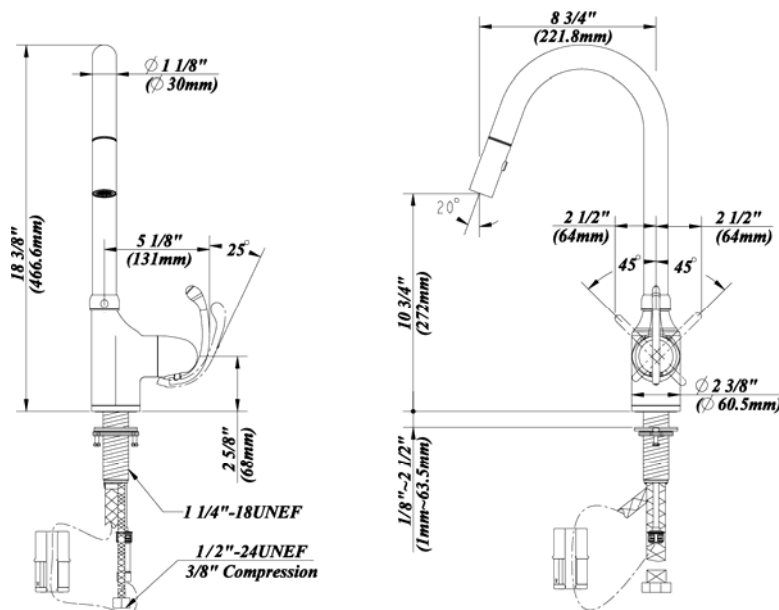

Finishes Available

- Chrome
- Other: Refer to Price List for additional finish