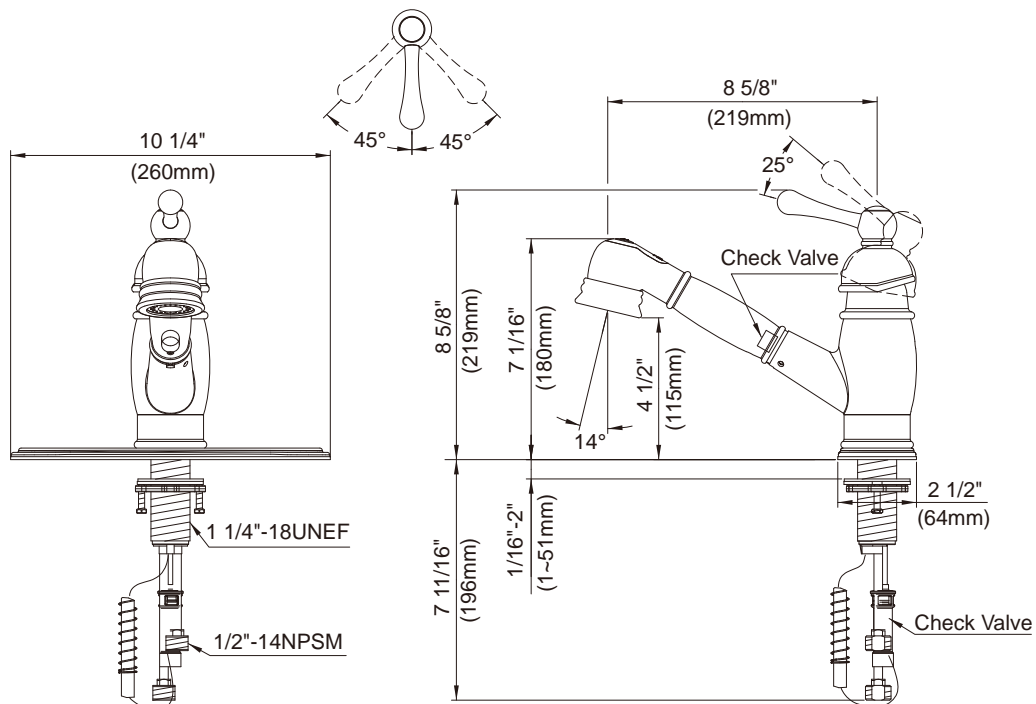

Submittal Information:

Job Name: _____
Contractor: _____

Location: _____
Contact #: _____