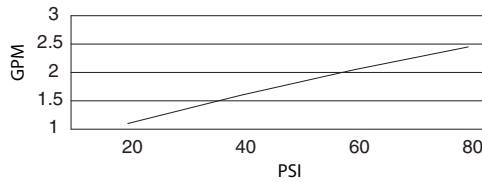

SPECIFICATIONS

OPULENCE™ SINGLE HANDLE PULL-OUT KITCHEN FAUCET

Model

D457014

Description

- Ceramic disc valve
- 7" high spout, 8 1/2" spout length
- 2 function spray/aerated stream
- Quiet running hose with spring retraction
- Single hole mount with optional deck plate

Standards

Certified to NSF/ANSI 61 Section 9

- NSF 61-9
- Energy Policy Act of 1992

NSF/ANSI 372

- ASME A112.18.1M/A112.18.1
- NSF/ANSI 372
- CSA B125.1

- ADA Accessibility Guidelines for Buildings and Facilities - 4.27.4 Controls and Mechanisms

Warranty

Danze products are covered by a manufacturer's limited "lifetime" warranty for manufacturing defects.

Flow Rate

Finishes Available

- Chrome
- Other: Refer to Price List for additional finish