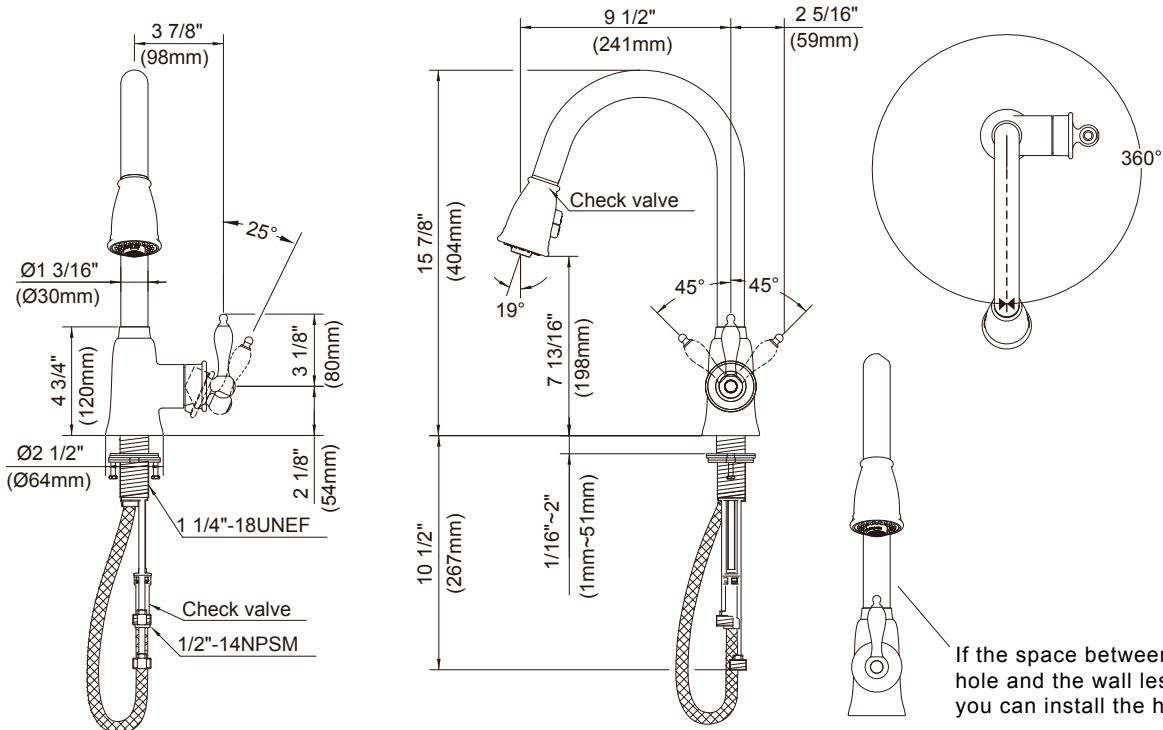

SPECIFICATIONS

PRINCE™ SINGLE HANDLE PULL-DOWN KITCHEN FAUCET

Model

D454510

Description

- Ceramic disc cartridges
- Single hole installation
- 360 degree swivel spout
- Dual flow pattern
- Hose extension reach 16"
- Spring loaded pull down hose retraction system
- Metal lever handle
- 2.2GPM (8.3L/min) maximum aerator @60 psi
- Low lead waterways per CA AB 1953
- Fully ADA compliant
- Limited Lifetime Warranty

Finishes Available

- Chrome
- Other: Refer to Price List for additional finish

Warranty

Danze products are covered by a manufacturer's limited "lifetime" warranty for manufacturing defects.

If the space between the deck hole and the wall less than 2 5/16", you can install the handle in the front.