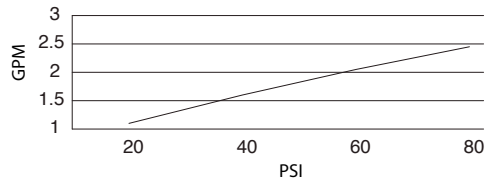

SPECIFICATIONS

PRINCE™ SINGLE HANDLE PULL-DOWN KITCHEN FAUCET

Model

D454510

Description

- Ceramic disc cartridges
- Single hole installation
- 360 degree swivel spout
- Dual flow pattern
- Hose extension reach 16"
- Spring loaded pull down hose retraction system
- Metal lever handle
- 2.2GPM (8.3L/min) maximum aerator @60 psi
- Low lead waterways per CA AB 1953
- Fully ADA compliant
- Limited Lifetime Warranty

Flow Rate