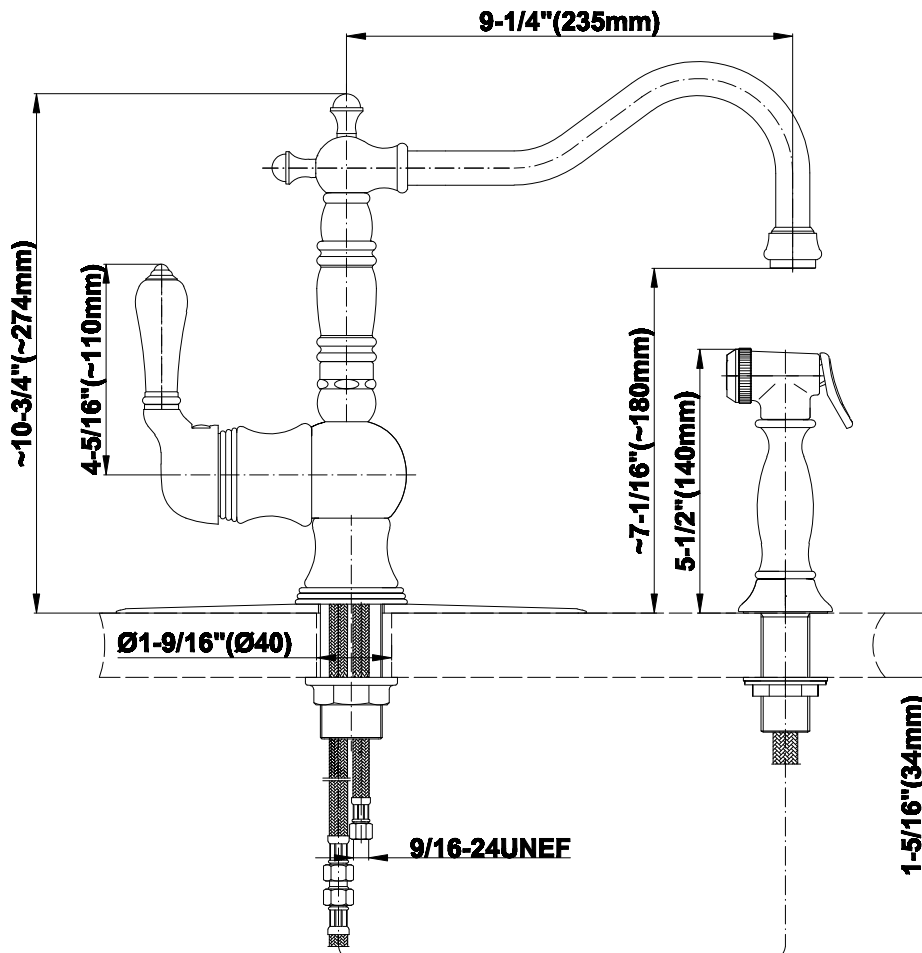

G-4235-LC3

Contemporary Kitchen
Kitchen Faucet w/Side Spray

GRAFF[®]
CUTTING EDGE DESIGN

Product Features

- Swivel spout
- Includes matching side spray

Optional Accessories

- G-9911 base plate
- G-9300 water-saving aerator reduces waterflow from 2.2 to 1.5 gpm

The measurements shown are for reference only. Products and specifications shown are subject to change without notice. Revised 09/2012.

www.graff-faucets.com | phone: 800-954-4723