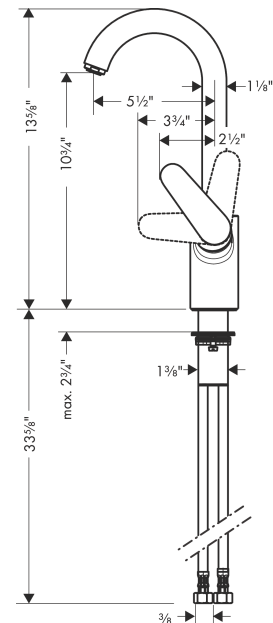

**Focus**  
**Bar Faucet, 1.5 GPM**  
 Surface: **steel optic** Part no. : **04507801**

**Description**

**Features**

- Swivel range 150°
- Aerated spray
- Deck mounted
- Flow: 1.5 GPM (5.7 L/Min)
- Ceramic cartridge
- 3/8" connections

**Item details**

List Price \$ 550.00

**Technology**

**Compliance**

**Product image**

**Scale drawing**

**Focus**  
**Bar Faucet, 1.5 GPM**  
 Surface: **steel optic**    Part no. : **04507801**

Exploded drawing

Year of production: >10/18

**Focus****Bar Faucet, 1.5 GPM**Surface: **steel optic** Part no. : **04507801****Spare parts list**

Year of production: &gt;10/18

Pos.	Description	Part no.	Price	PU
1	handle	98460800	-	1
2	screw cover	96338000	-	1
3	flange	95498800	-	1
4	nut	97209000	-	1
5	cartridge, assy	92730000	-	1
6	locking screw for handle	95140000	-	1
7	seal	95008000	-	1
8	sealing set	92646000	-	1
9	screw	97662000	-	1
10	axialring	97558000	-	1
11	fixing set (Ø 34)	95049000	-	1
12	connection hose 35½" M8x0,75 3/8"	96316001	-	1
13	aerator M24x1 (5 l/min)	88744800	-	1