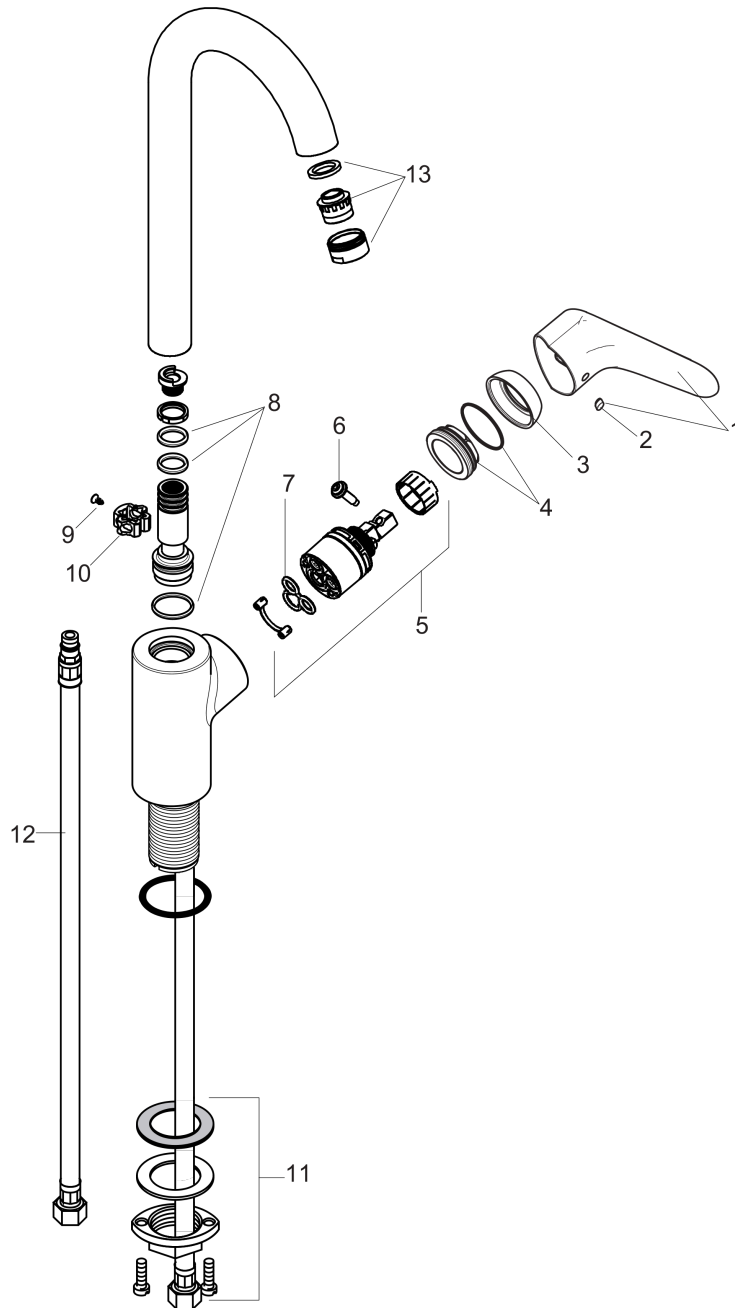

**Focus**  
**Bar Faucet, 1.5 GPM**  
 Surface: **steel optic** Part no. : **04507801**

**Description**

**Features**

- Swivel range 150°
- Aerated spray
- Deck mounted
- Flow: 1.5 GPM (5.7 L/Min)
- Ceramic cartridge
- 3/8" connections

**Item details**

List Price \$ 550.00

**Technology**

**Compliance**

**Product image**

**Scale drawing**

**Focus**  
**Bar Faucet, 1.5 GPM**  
 Surface: **steel optic**    Part no. : **04507801**

Exploded drawing

Year of production: >10/18

**Focus****Bar Faucet, 1.5 GPM**Surface: **steel optic** Part no. : **04507801****Spare parts list**

Year of production: &gt;10/18

Pos.	Description	Part no.	Price	PU
1	handle	98460800	-	1
2	screw cover	96338000	-	1
3	flange	95498800	-	1
4	nut	97209000	-	1
5	cartridge, assy	92730000	-	1
6	locking screw for handle	95140000	-	1
7	seal	95008000	-	1
8	sealing set	92646000	-	1
9	screw	97662000	-	1
10	axialring	97558000	-	1
11	fixing set (Ø 34)	95049000	-	1
12	connection hose 35½" M8x0,75 3/8"	96316001	-	1
13	aerator M24x1 (5 l/min)	88744800	-	1