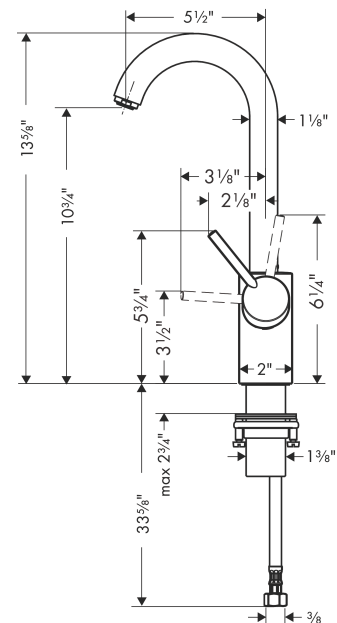

Talis S
Bar Faucet, 1.5 GPM
 Product Finish: **chrome** Part no. : **04287000**

Description

Features

- Swivel range 150°
- Aerated spray
- Deck mounted
- Flow: 1.5 GPM (5.7 L/Min)
- Ceramic cartridge
- 3/8" connections

Item details

List Price \$ 590.00

Technology

Compliance

Product image

Scale drawing

Talis S
Bar Faucet, 1.5 GPM
 Product Finish: **chrome**

Part no. : **04287000**

Exploded drawing

Year of production: >10/18

Talis S

Bar Faucet, 1.5 GPM

Product Finish: **chrome**

Part no. : **04287000**

Spare parts list

Year of production: >10/18

Pos.	Description	Part no.	Price	PU
1	handle	95560000	-	1
2	screw cover	96338000	-	1
3	flange	95498000	-	1
4	nut	97209000	-	1
5	cartridge, assy	92730000	-	1
6	locking screw for handle	95140000	-	1
7	seal	95008000	-	1
8	sealing set	92646000	-	1
9	screw	97662000	-	1
10	axialring	97558000	-	1
11	fixing set (Ø 34)	95049000	-	1
12	connection hose 35½" M8x0,75 3/8"	96316001	-	1
13	aerator M24x1 (5 l/min)	88744000	-	1