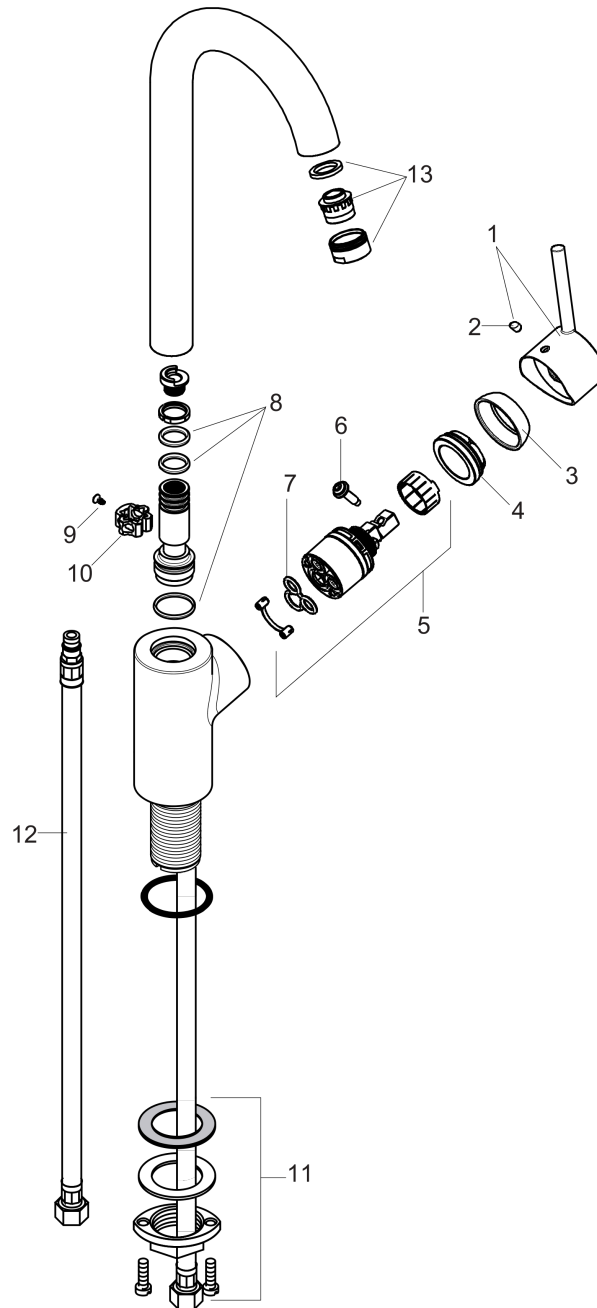

Talis S
Bar Faucet, 1.5 GPM
 Product Finish: **chrome** Part no. : **04287000**

Description

Features

- Swivel range 150°
- Aerated spray
- Deck mounted
- Flow: 1.5 GPM (5.7 L/Min)
- Ceramic cartridge
- 3/8" connections

Item details

List Price \$ 590.00

Technology

Compliance

Product image

Scale drawing

Talis S
Bar Faucet, 1.5 GPM
 Product Finish: **chrome**

Part no. : **04287000**

Exploded drawing

Year of production: >10/18

Talis S

Bar Faucet, 1.5 GPM

Product Finish: **chrome**

Part no. : **04287000**

Spare parts list

Year of production: >10/18

Pos.	Description	Part no.	Price	PU
1	handle	95560000	-	1
2	screw cover	96338000	-	1
3	flange	95498000	-	1
4	nut	97209000	-	1
5	cartridge, assy	92730000	-	1
6	locking screw for handle	95140000	-	1
7	seal	95008000	-	1
8	sealing set	92646000	-	1
9	screw	97662000	-	1
10	axialring	97558000	-	1
11	fixing set (Ø 34)	95049000	-	1
12	connection hose 35½" M8x0,75 3/8"	96316001	-	1
13	aerator M24x1 (5 l/min)	88744000	-	1