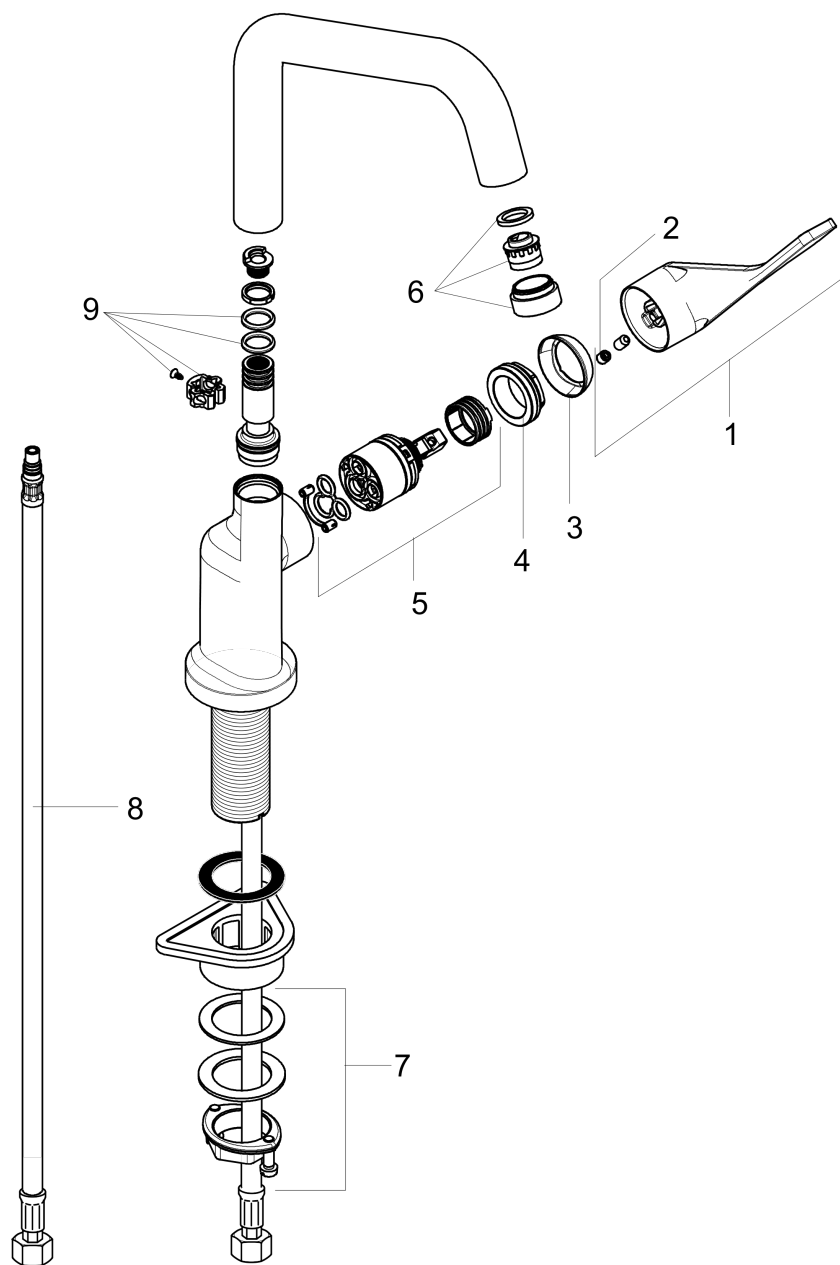

AXOR Citterio
Kitchen Faucet 1-Spray, 1.5 GPM
 Finishes : Part no. : **39850001**

Features

- Swivel range 150°
- Aerated spray
- Deck mounted
- Flow: 1.5 GPM (5.7 L/Min)
- Ceramic cartridge
- 3/8" connections

Item details

List Price \$ 974.00

Technology

Compliance

Product image

Scale drawing

AXOR Citterio
Kitchen Faucet 1-Spray, 1.5 GPM
Finishes : Part no. : **39850001**

Exploded drawing

Year of production: >01/09

AXOR Citterio
Kitchen Faucet 1-Spray, 1.5 GPM
 Finishes : Part no. : **39850001**

Spare parts list

Year of production: >01/09

Pos.		Part no.	Price	PU
1	handle	39891000	-	1
2	screw cover	96338000	-	1
3	flange	98603000	-	1
4	nut	96461000	-	1
5	cartridge, assy	92730000	-	1
6	aerator M24x1 (5 l/min)	95379000	-	1
7	fixing set (Ø 34)	95049000	-	1
8	connection hose 35½" M8x0,75 3/8"	96316001	-	1
9	sealing set	92646000	-	1
a	spout cpl.	98604000	-	1
b	O-Ring 32x2	98193000	-	1
c	O-ring 35x2	92604000	-	1