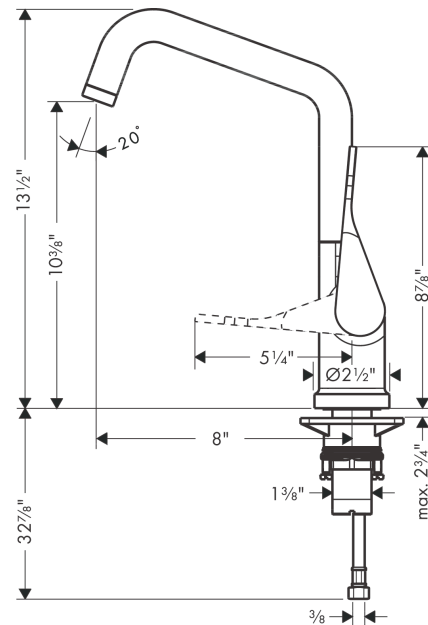

AXOR Citterio
Kitchen Faucet 1-Spray, 1.5 GPM
 Finishes : Part no. : **39850001**

Features

- Swivel range 150°
- Aerated spray
- Deck mounted
- Flow: 1.5 GPM (5.7 L/Min)
- Ceramic cartridge
- 3/8" connections

Item details

List Price \$ 974.00

Technology

Compliance

Product image

Scale drawing

AXOR Citterio
Kitchen Faucet 1-Spray, 1.5 GPM
Finishes : Part no. : **39850001**

Exploded drawing

Year of production: >01/09

AXOR Citterio
Kitchen Faucet 1-Spray, 1.5 GPM
 Finishes : Part no. : **39850001**

Spare parts list

Year of production: >01/09

Pos.		Part no.	Price	PU
1	handle	39891000	-	1
2	screw cover	96338000	-	1
3	flange	98603000	-	1
4	nut	96461000	-	1
5	cartridge, assy	92730000	-	1
6	aerator M24x1 (5 l/min)	95379000	-	1
7	fixing set (Ø 34)	95049000	-	1
8	connection hose 35½" M8x0,75 3/8"	96316001	-	1
9	sealing set	92646000	-	1
a	spout cpl.	98604000	-	1
b	O-Ring 32x2	98193000	-	1
c	O-ring 35x2	92604000	-	1