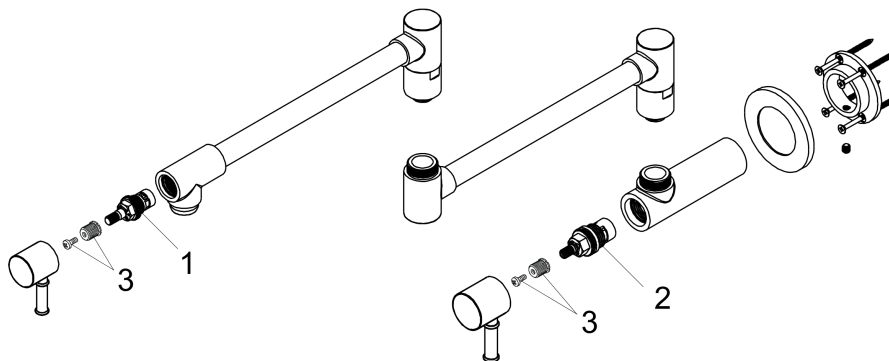

Talis C
Talis C Pot Filler, Wall-Mounted
Finishes : **chrome**   Part no. : **04218000**

Exploded drawing

Year of production: >08/10

Talis C
Talis C Pot Filler, Wall-Mounted
Finishes : **chrome**   Part no. : **04218000**

Spare parts list

Year of production: >08/10

Pos.	Description	Part no.	Price	PU
1	shut off unit	88789000	-	1
2	shut off unit	88790000	-	1
3	handle fixing set	98932000	-	1