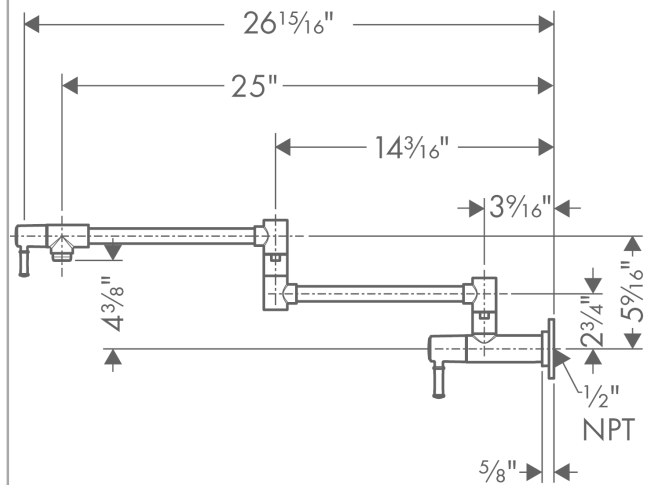

Scale drawing