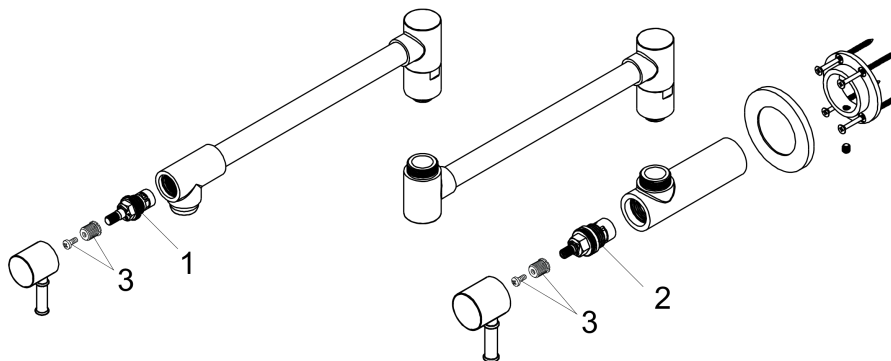

Talis C

Talis C Pot Filler, Wall-Mounted

Finishes : **rubbed bronze** Part no. : **04218920**

Exploded drawing

Year of production: >05/11

Talis C

Talis C Pot Filler, Wall-Mounted

Finishes : **rubbed bronze** Part no. : **04218920**

Spare parts list

Year of production: >05/11

Pos.	Description	Part no.	Price	PU
1	shut off unit	88789000	-	1
2	shut off unit	88790000	-	1
3	handle fixing set	98932000	-	1