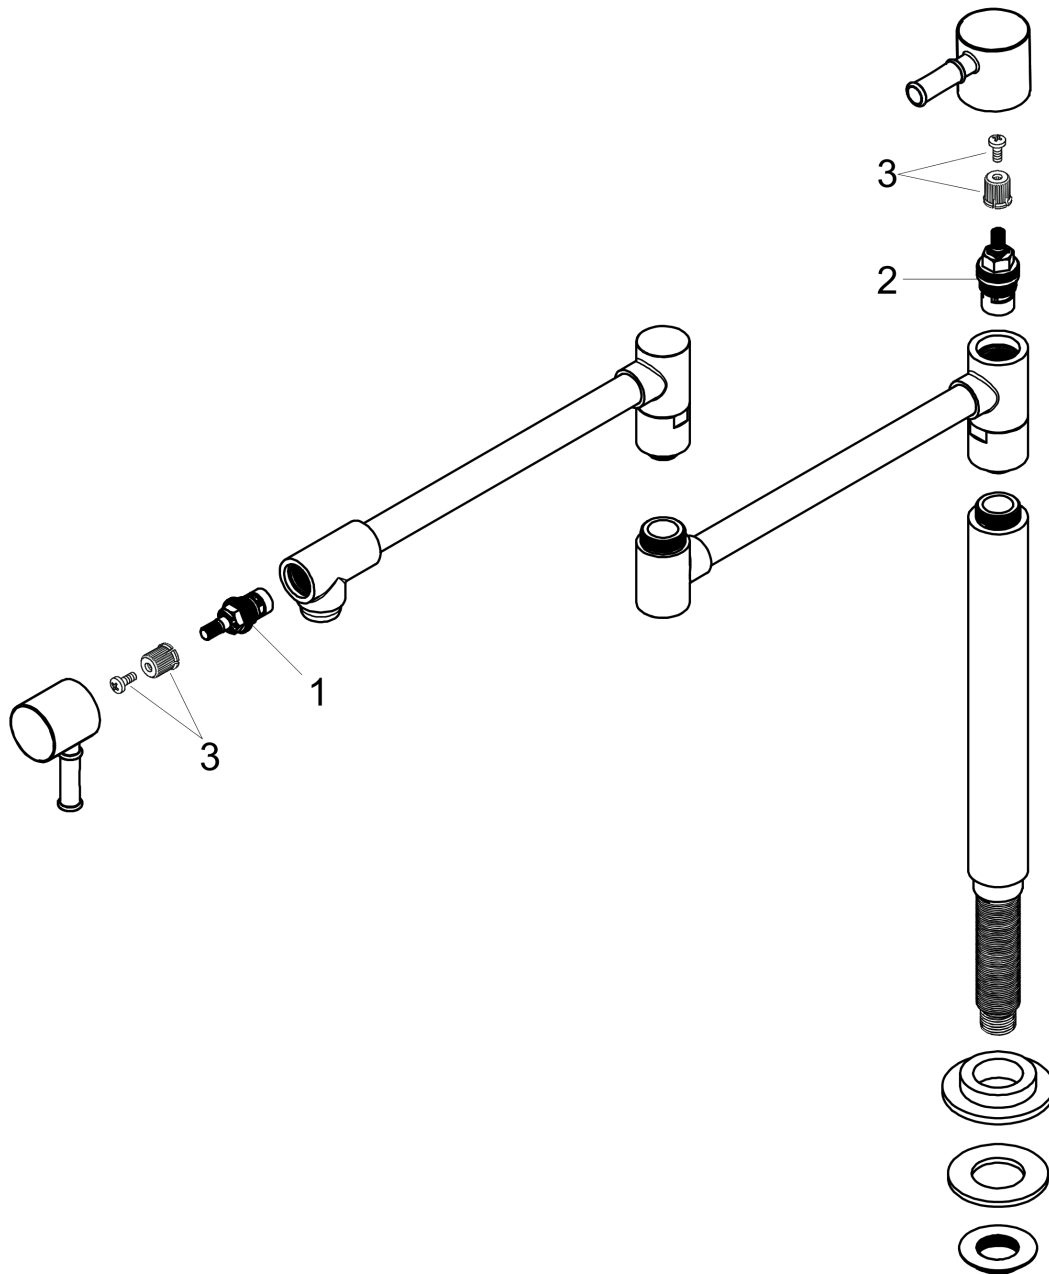

#### Scale drawing

**Talis C**  
**Talis C Pot Filler, Wall-Mounted**  
Finishes : **steel optic**    Part no. : **04218800**

## Exploded drawing

Year of production: >07/10

**Talis C**  
**Talis C Pot Filler, Wall-Mounted**  
 Finishes : **steel optic**    Part no. : **04218800**