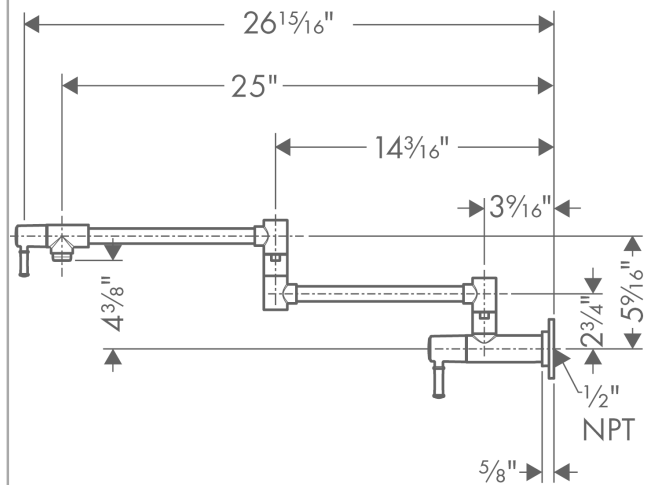

Scale drawing