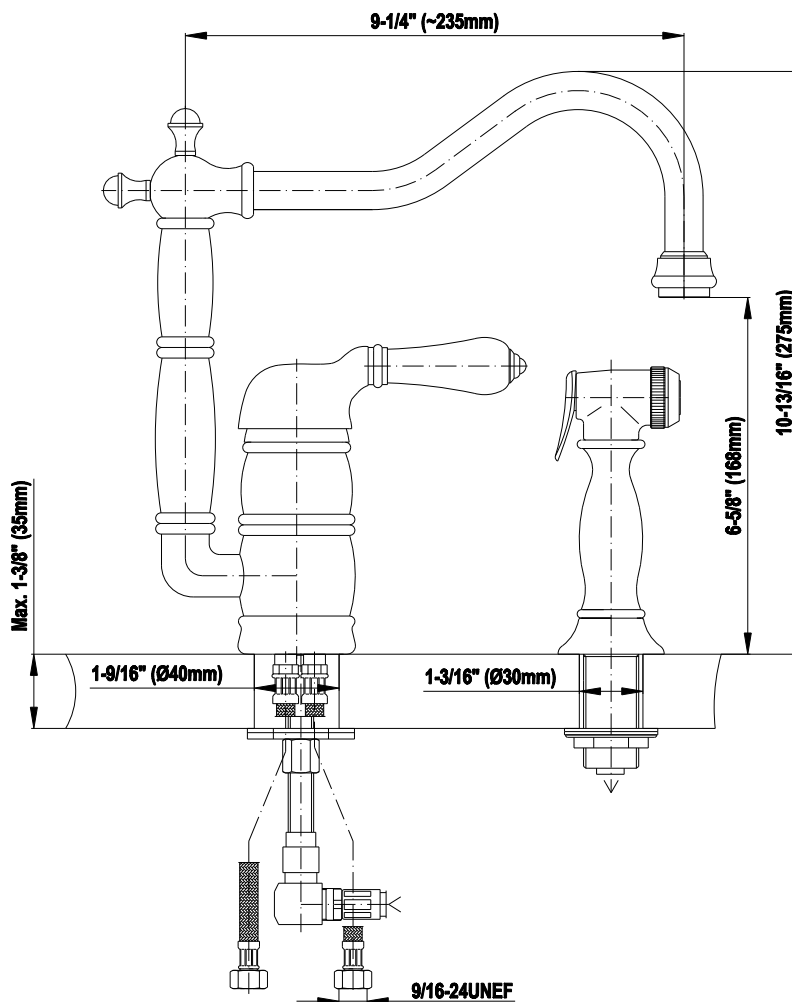

G-4855-LC3

Contemporary Kitchen
Kitchen Faucet with Side Spray

GRAFF[®]
CUTTING EDGE DESIGN

Product Features

- Swivel spout
- Includes matching side spray

Available Finishes

- Polished Chrome G-4855-LC3-PC
- Silver Nickel G-4855-LC3-SN
- Olive Bronze G-4855-LC3-OB
- Polished Nickel G-4855-LC3-PN

Code Compliance

- ADA

Optional Accessories

- G-9300 water-saving aerator reduces waterflow from 2.2 to 1.5 gpm

Warranty

- Limited lifetime warranty

For complete warranty information go to www.graff-faucets.com/en-nam/warranty