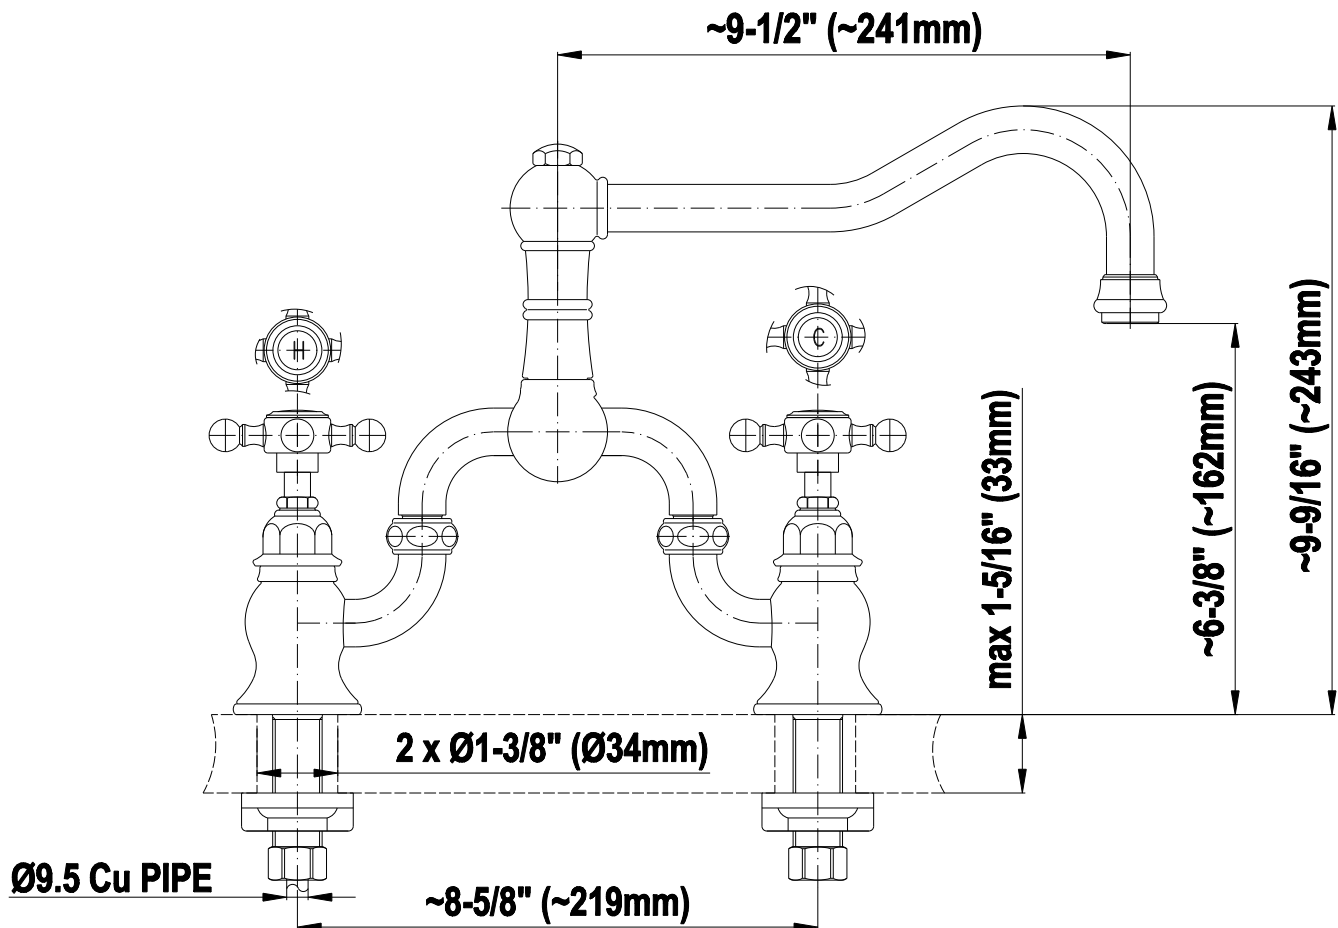

The measurements shown are for reference only. Products and specifications shown are subject to change without notice. Revised 09/2012.

www.graff-faucets.com | phone: 800-954-4723