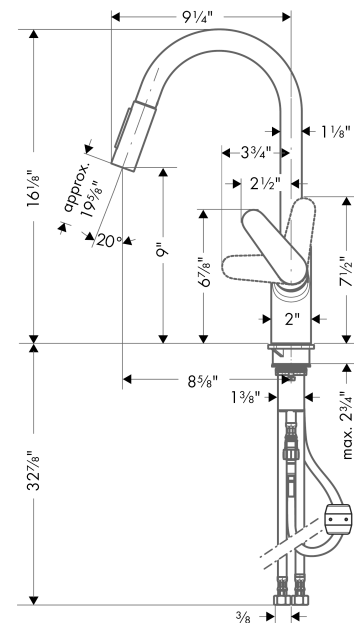

Focus
HighArc Kitchen Faucet, 2-Spray Pull-Down, 1.75 GPM
 Surface: **chrome** Part no. : **04505000**

Description

Features

- Swivel range 150°
- Laminar spray, needle spray
- Toggle spray diverter
- MagFit magnetic sprayhead docking
- Deck mounted
- Flow: 1.75 GPM (6.6 L/Min)
- Ceramic cartridge
- 3/8" connections
- Integrated double backflow prevention

Item details

List Price \$ 613.00

Technology

Compliance

Product image

Scale drawing

Focus

HighArc Kitchen Faucet, 2-Spray Pull-Down, 1.75 GPM

Surface: **chrome** Part no. : **04505000**

Spare parts list

Year of production: >11/20

Pos.	Description	Part no.	Price	PU
1	handle	98460000	-	1
2	screw cover	96338000	-	1
3	flange	95498000	-	1
4	nut	97209000	-	1
5	cartridge, assy	92730000	-	1
6	locking screw for handle	95140000	-	1
7	seal	95008000	-	1
8	spout cpl.	95562000	-	1
9	filter	97735000	-	1
10	O-ring 11x2	98127000	-	1
11	non return valve	93218000	-	1
12	set of non return valves DW 15	97350000	-	1
13	fixing set (Ø 34)	95049000	-	1
14	hose 1,50 m	88624000	-	1
15	connection hose 35½" M8x0,75 3/8"	96316001	-	1
17	service tool	95910000	-	1
18	O-ring 18x1,5	98231000	-	1
19	O-ring 20x1	98140000	-	1
20	connection hose 600 mm M10x1	95561000	-	1
21	weight	98551000	-	1
22	aerator laminar M22x1 (15 l/min)	95909000	-	1