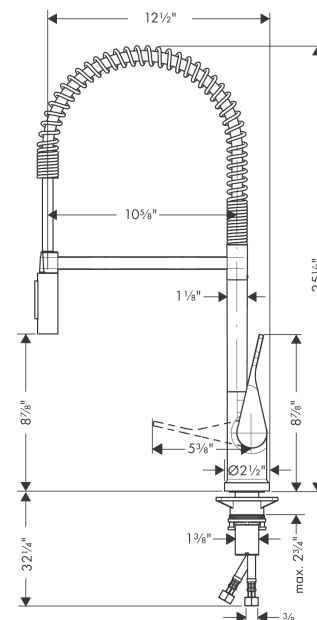

AXOR Citterio
Semi-Pro Kitchen Faucet 2-Spray, 1.75 GPM
 Finishes : Part no. : **39840001**

Features

- Swivel range 360°
- Laminar spray, needle spray
- Toggle spray diverter
- Deck mounted
- Flow: 1.75 GPM (6.6 L/Min)
- Ceramic cartridge
- 3/8" connections
- Integrated double backflow prevention

Item details

List Price \$ 1,483.00

Technology

Compliance

Product image

Scale drawing

AXOR Citterio
Semi-Pro Kitchen Faucet 2-Spray, 1.75 GPM
Finishes : Part no. : **39840001**

Exploded drawing

Year of production: >11/15

AXOR Citterio
Semi-Pro Kitchen Faucet 2-Spray, 1.75 GPM
 Finishes : Part no. : **39840001**

Spare parts list

Year of production: >11/15

Pos.		Part no.	Price	PU
1	shower hose	97475000	-	1
2	filter	97735000	-	1
3	handspray	95908000	-	1
4	non return valve	93218000	-	1
5	set of non return valves DW 15	97350000	-	1
6	aerator laminar M22x1 (15 l/min)	95909000	-	1
7	handle	39891000	-	1
8	hollow set screw M6x10 DIN 916	96029000	-	1
9	screw cover	96338000	-	1
10	flange	98603000	-	1
11	nut	96461000	-	1
12	cartridge, assy	92730000	-	1
13	seal	95008000	-	1
14	support	97523000	-	1
15	fixing set (Ø 34)	95049000	-	1
16	connection hose 35½" M8x0,75 3/8"	96316001	-	1
17	sealing washer	97825000	-	1
18	screw	97662000	-	1