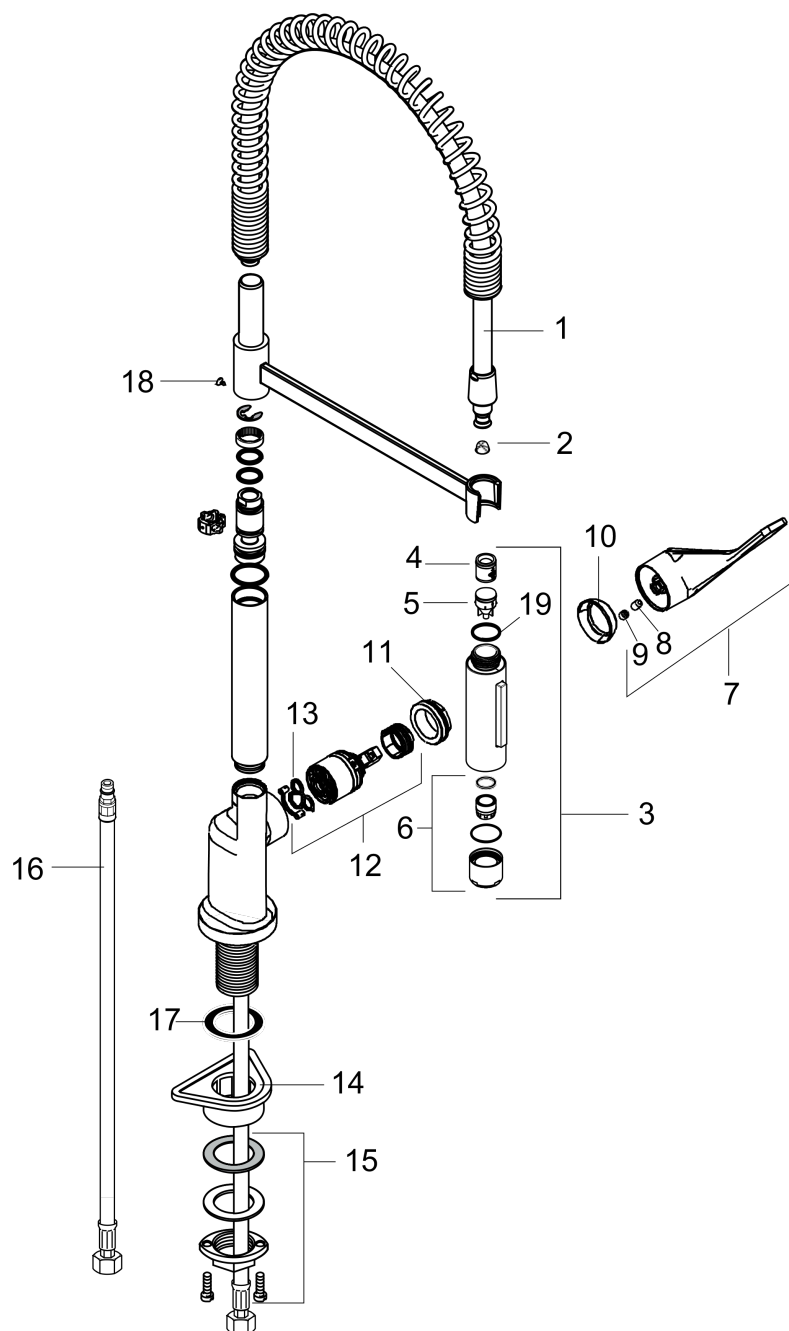

AXOR Citterio
Semi-Pro Kitchen Faucet 2-Spray, 1.75 GPM
 Finishes : Part no. : **39840001**

Features

- Swivel range 360°
- Laminar spray, needle spray
- Toggle spray diverter
- Deck mounted
- Flow: 1.75 GPM (6.6 L/Min)
- Ceramic cartridge
- 3/8" connections
- Integrated double backflow prevention

Item details

List Price \$ 1,483.00

Technology

Compliance

Product image

Scale drawing

AXOR Citterio
Semi-Pro Kitchen Faucet 2-Spray, 1.75 GPM
Finishes : Part no. : **39840001**

Exploded drawing

Year of production: >11/15

AXOR Citterio
Semi-Pro Kitchen Faucet 2-Spray, 1.75 GPM
 Finishes : Part no. : **39840001**

Spare parts list

Year of production: >11/15

Pos.		Part no.	Price	PU
1	shower hose	97475000	-	1
2	filter	97735000	-	1
3	handspray	95908000	-	1
4	non return valve	93218000	-	1
5	set of non return valves DW 15	97350000	-	1
6	aerator laminar M22x1 (15 l/min)	95909000	-	1
7	handle	39891000	-	1
8	hollow set screw M6x10 DIN 916	96029000	-	1
9	screw cover	96338000	-	1
10	flange	98603000	-	1
11	nut	96461000	-	1
12	cartridge, assy	92730000	-	1
13	seal	95008000	-	1
14	support	97523000	-	1
15	fixing set (Ø 34)	95049000	-	1
16	connection hose 35½" M8x0,75 3/8"	96316001	-	1
17	sealing washer	97825000	-	1
18	screw	97662000	-	1