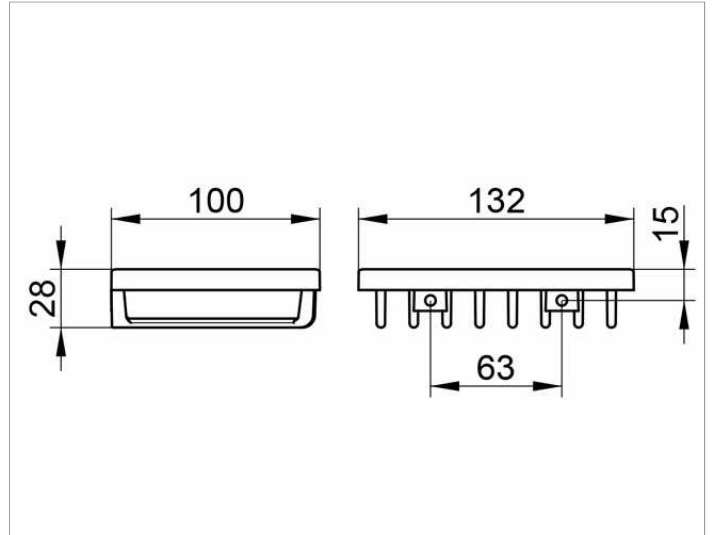

soap +sponge holder
24901010000 Soap wire basket

PRODUCT

DRAWING

SURFACE

chrome-plated

SPECIFICATIONS

KEUCO SOAP WIRE BASEKT; wall mounted, 24901010000
chrome-plated soap wire basket in a functional design,
easy to clean
depth 100 mm, width 132 mm, height 28 mm,
distance between bore holes 63 mm
incl. corrosion-free mounting material