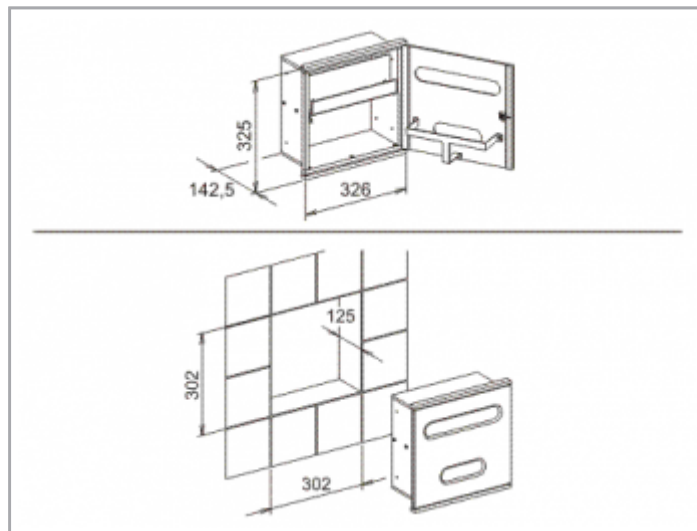

**Plan Integral**

**44977011701 Washbasin module 3**

**PRODUCT**

**DRAWING**

**Product attributes**

for recessed installation  
 front: aluminium lacquered  
 as desired aluminium silver (RAL 9006) or white (RAL 9010)  
 recessed carcass: sheet steel zinc-plated and lacquered

complete, consisting of:  
 - Tissue box  
 - Paper towel dispenser, for max. 100 paper towels  
 (25 x 23 cm)

**SURFACE**

chrome-plated/aluminium lacquered/left

**DIMENSION**

326 x 325 x 143 mm

**SPECIFICATIONS**

KEUCO PLAN INTEGRAL Washbasin Module 2. 449770101701  
 A classic washbasin module in a stylish yet functional design  
 for recessed installation

front: chrome-plated/aluminium lacquered  
 as desired aluminium silver (RAL 9006) or white (RAL 9010)  
 recessed carcass: sheet steel zinc-plated and lacquered  
 door left hand hinged.  
 the recessed grip is covered. with a lock and an integrated releasing  
 mechanism.

complete, consisting of:  
 Tissue box  
 Paper towel dispenser, for max. 100 paper towels  
 (25 x 23 cm)

Exterior measurements: Height 325 mm. width 326 mm. depth 143 mm

Cutout measurements: Height 302 mm. width 302 mm. depth 125 mm