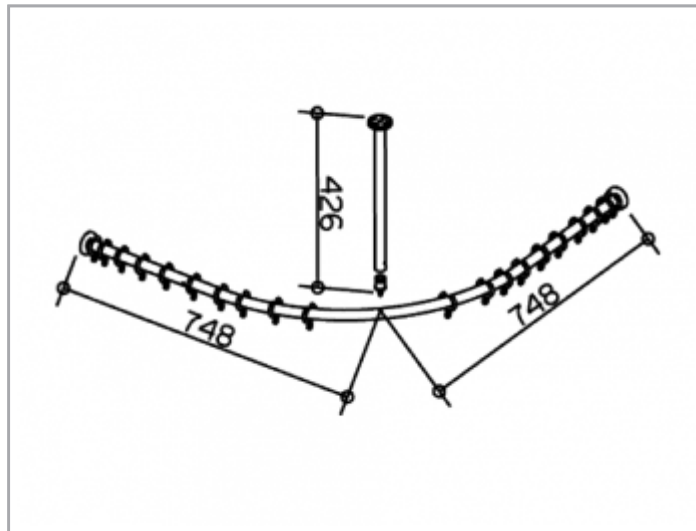

**Plan**

**14938010900 Set of shower curtain rails**

**PRODUCT**

**DRAWING**

**Product attributes**

for round corner shower tray 900 x 900 mm  
 complete, consisting of:  
 3 x Wall mounting set  
 2 x Shower curtain rail 300 mm  
 1 x Tube angle piece for round corner shower tray  
 1 x Ceiling support 400 mm  
 2 x Shower curtain rings, white (unit of 10 pieces)  
 1 x Connecting piece

**SURFACE**

chrome-plated

**DIMENSION**

900x900 mm

**SPECIFICATIONS**

KEUCO PLAN set of shower curtain rails for round corner shower tray.  
 14938010900. 900 x 900 mm. chrome-plated. diameter 25 mm.  
 complete, consisting of:  
 3 x wall mounting set  
 2 x shower curtain rail 300 mm  
 1 x tube angle piece for round corner shower tray  
 1 x ceiling support 400 mm  
 2 x shower curtain rings. white (unit of 10 pieces)  
 1 x connecting piece  
 including the mounting set