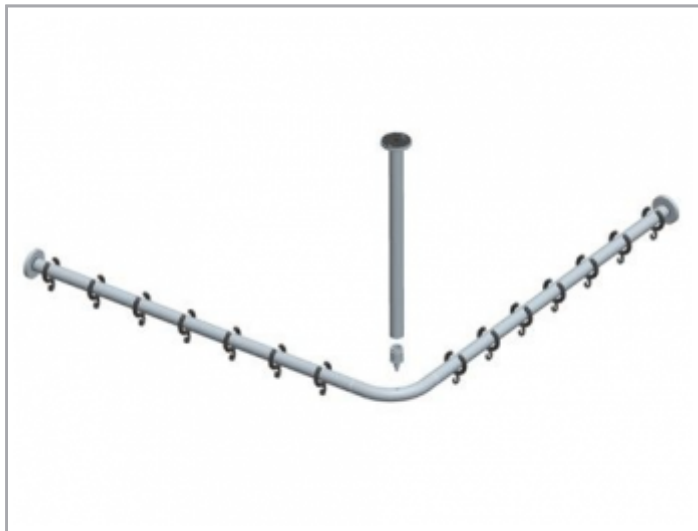

Plan

14937010900 Set of shower curtain rails

PRODUCT

DRAWING

Product attributes

- for four corner shower tray 900 x 900 mm complete, consisting of:
- 3 x Wall mounting set
- 2 x Shower curtain rail 800 mm
- 1 x Tube angle piece 90° for square shower tray
- 1 x Ceiling support 400 mm
- 2 x Shower curtain rings, white (unit of 10 pieces)
- 1 x Connecting piece

SURFACE

chrome-plated

DIMENSION

900x900 mm

SPECIFICATIONS

- KEUCO PLAN set of shower curtain rails for four corner shower tray. 14937010900. 900 x 900 mm. chrome-plated. diameter 25 mm. complete, consisting of:
- 3 x wall mounting set
- 2 x shower curtain rail 800 mm
- 1 x tube angle piece 90° for square shower tray
- 1 x ceiling support 400 mm
- 2 x shower curtain rings. white (unit of 10 pieces)
- 1 x connecting piece including the mounting set