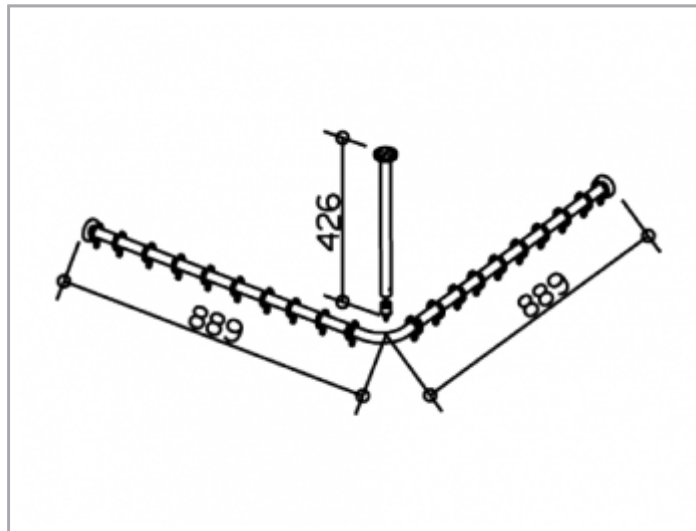

Plan

14937010900 Set of shower curtain rails

PRODUCT

DRAWING

Product attributes

- for four corner shower tray 900 x 900 mm complete, consisting of:
- 3 x Wall mounting set
- 2 x Shower curtain rail 800 mm
- 1 x Tube angle piece 90° for square shower tray
- 1 x Ceiling support 400 mm
- 2 x Shower curtain rings, white (unit of 10 pieces)
- 1 x Connecting piece

SURFACE

chrome-plated

DIMENSION

900x900 mm

SPECIFICATIONS

- KEUCO PLAN set of shower curtain rails for four corner shower tray. 14937010900. 900 x 900 mm. chrome-plated. diameter 25 mm. complete, consisting of:
- 3 x wall mounting set
- 2 x shower curtain rail 800 mm
- 1 x tube angle piece 90° for square shower tray
- 1 x ceiling support 400 mm
- 2 x shower curtain rings. white (unit of 10 pieces)
- 1 x connecting piece including the mounting set