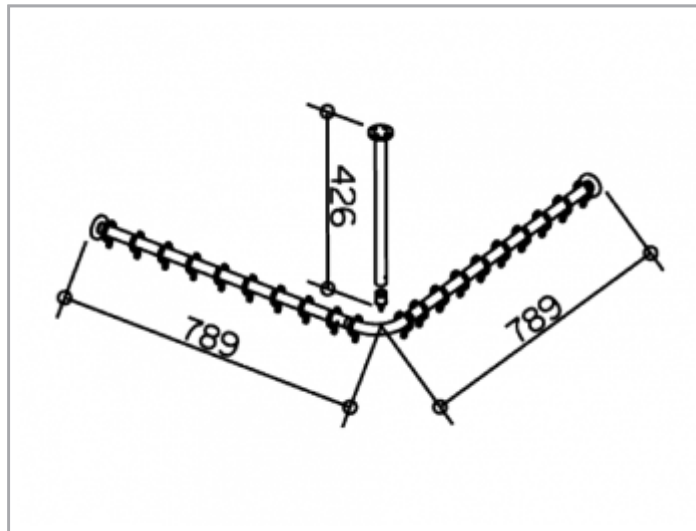

Plan

14936010800 Set of shower curtain rails

PRODUCT

DRAWING

Product attributes

- for four corner shower tray 800 x 800 mm complete, consisting of:
- 3 x Wall mounting set
- 2 x Shower curtain rail 700 mm
- 1 x Tube angle piece 90° for square shower tray
- 1 x Ceiling support 400 mm
- 2 x Shower curtain rings, white (unit of 10 pieces)
- 1 x Connecting piece

SURFACE

chrome-plated

DIMENSION

800x800 mm

SPECIFICATIONS

- KEUCO PLAN set of shower curtain rails for four corner shower tray. 14936010800. 800 x 800 mm. chrome-plated. diameter 25 mm. complete, consisting of:
- 3 x wall mounting set
- 2 x shower curtain rail 700 mm
- 1 x tube angle piece 90° for square shower tray
- 1 x ceiling support 400 mm
- 2 x shower curtain rings. white (unit of 10 pieces)
- 1 x connecting piece including the mounting set