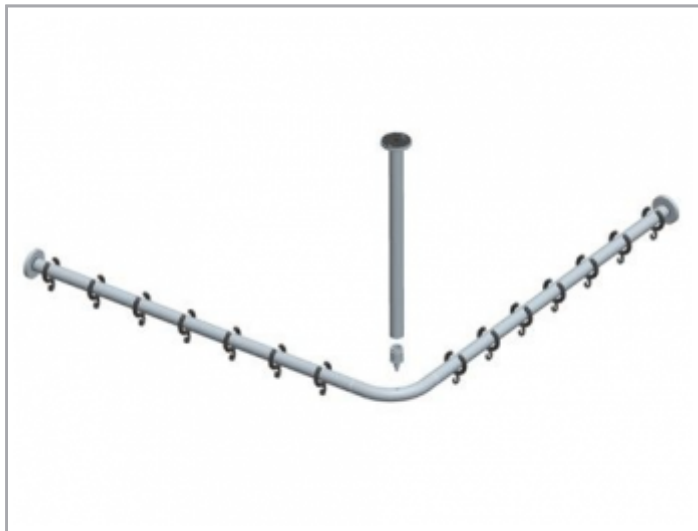

Plan

14936010800 Set of shower curtain rails

PRODUCT

DRAWING

Product attributes

- for four corner shower tray 800 x 800 mm complete, consisting of:
- 3 x Wall mounting set
- 2 x Shower curtain rail 700 mm
- 1 x Tube angle piece 90° for square shower tray
- 1 x Ceiling support 400 mm
- 2 x Shower curtain rings, white (unit of 10 pieces)
- 1 x Connecting piece

SURFACE

chrome-plated

DIMENSION

800x800 mm

SPECIFICATIONS

- KEUCO PLAN set of shower curtain rails for four corner shower tray. 14936010800. 800 x 800 mm. chrome-plated. diameter 25 mm. complete, consisting of:
- 3 x wall mounting set
- 2 x shower curtain rail 700 mm
- 1 x tube angle piece 90° for square shower tray
- 1 x ceiling support 400 mm
- 2 x shower curtain rings. white (unit of 10 pieces)
- 1 x connecting piece including the mounting set