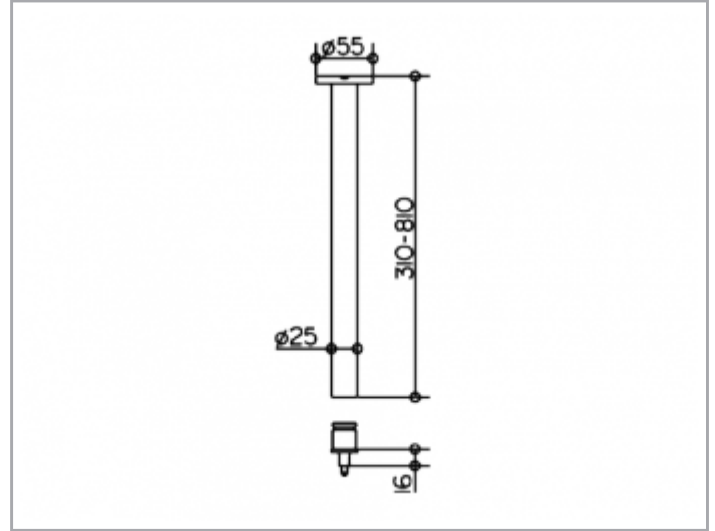

**Plan**  
**14941010300 Ceiling support (set)**

**PRODUCT**

**DRAWING**

**Product attributes**

complete, consisting of:  
1 x Wall mounting set  
1 x Shower curtain rail  
1 x Connecting piece

**SURFACE**

chrome-plated

**DIMENSION**

300 mm

**SPECIFICATIONS**

KEUCO PLAN ceiling support (set) complete. 14941010300  
consisting of:

1 x wall mounting set  
1 x shower curtain rail 300 mm. chrome-plated. diameter 25 mm  
1 x connecting piece