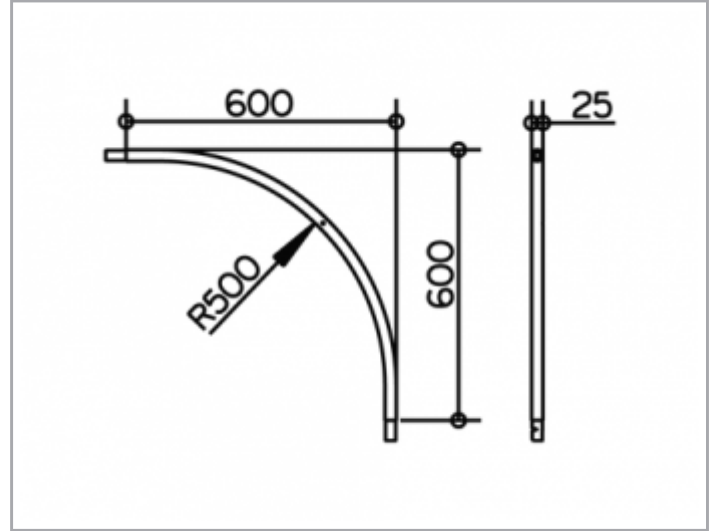

Plan

14925010000 Tube angle piece 90°

PRODUCT

DRAWING

Product attributes

for round corner shower tray

SURFACE

chrome-plated

SPECIFICATIONS

KEUCO PLAN tube angle piece 90°. 14925010000.
chrome-plated. for round corner shower tray.
diameter 25 mm. leg length 600 mm