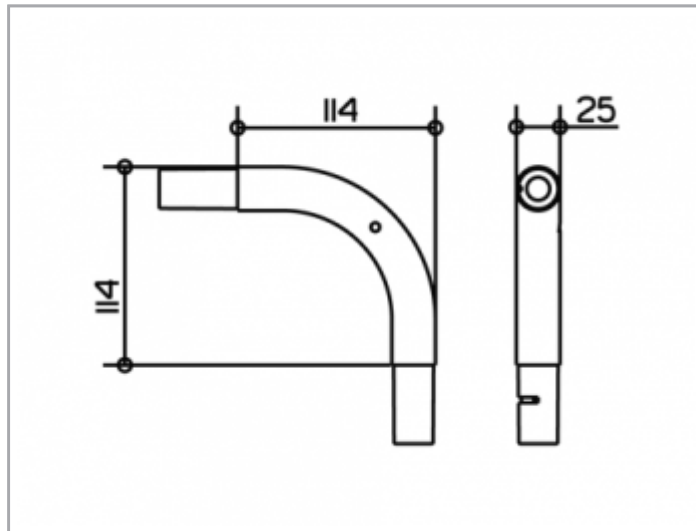

Plan
14924010000 Tube angle piece 90°

PRODUCT

DRAWING

Product attributes

for four corner shower tray

SURFACE

chrome-plated

SPECIFICATIONS

KEUCO PLAN tube angle piece 90°. 14924010000.
chrome-plated. for four corner shower tray.
diameter 25 mm. leg length 114 mm