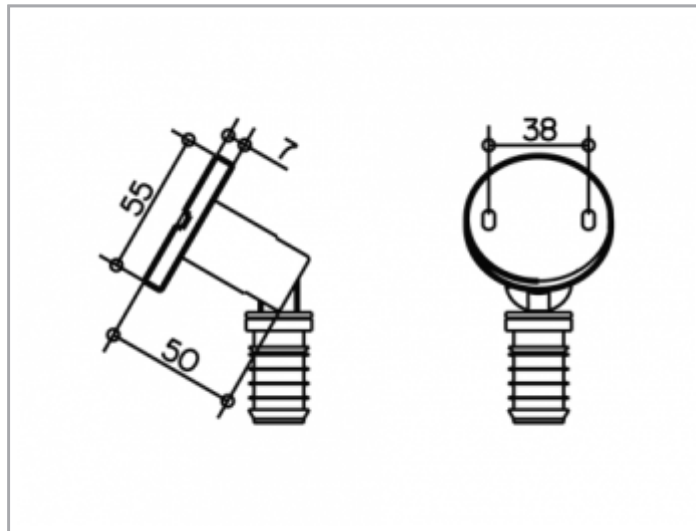

Plan  
14934010000 Wall mounting set

PRODUCT

DRAWING

Product attributes

with cover, for slanted ceilings  
adjustable between 10-80 degrees

SURFACE

chrome-plated/white

SPECIFICATIONS

KEUCO PLAN wall mounting set 14934010000 for slanted ceilings adjustable between 10-80 degrees. chrome-plated/white with decor cover.  
diameter 55 mm. for shower curtain rail 14930. including the mounting set