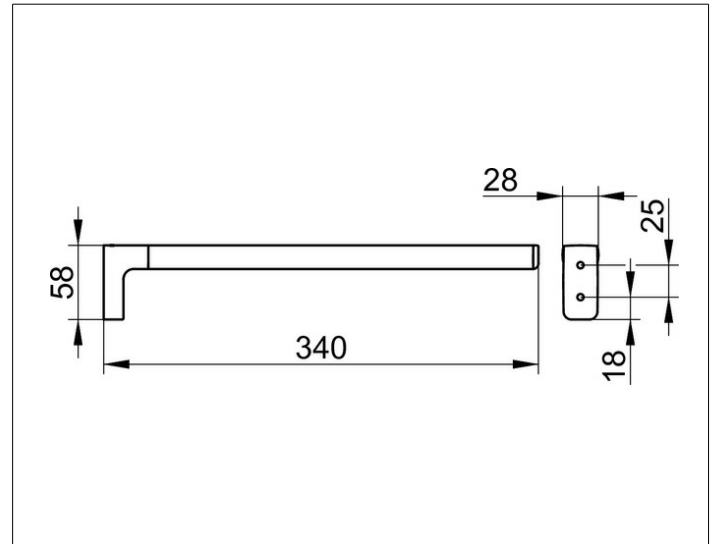

Collection Moll

12722010000 Towel holder

PRODUCT

DRAWING

PRODUCT ATTRIBUTES

fixed

SURFACE

chrome-plated

DIMENSION

340 mm

SPECIFICATIONS

KEUCO COLLECTION MOLL towel holder 12722010000

Chrome-plated towel holder in an esthetic design with slightly rounded edges

One fixed arm

Anti-static, easy to clean,

Projection: 340 mm

The towel holder is fitted with two hidden fixing points

incl. corrosion-free mounting material