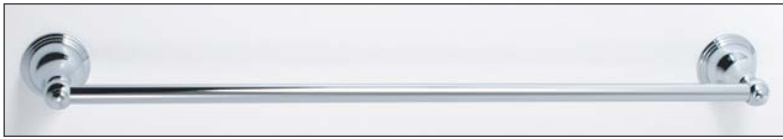

Each faucet is of solid brass construction. Matching accessories are available to complete your entire bath suite.

8761ZU__ 24" Towel Bar

8764ZU__ Towel Ring

8760ZU__ 30" Towel Bar

8766ZU__ Robe Hook

8765ZU__ Paper Holder