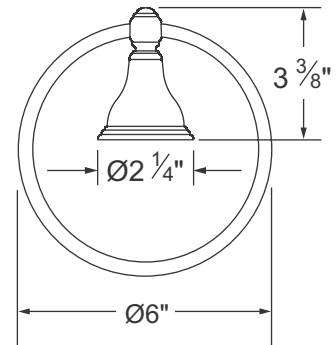

Each faucet is of solid brass construction. Matching accessories are available to complete your entire bath suite.

8761ZU__ 24" Towel Bar

8764ZU__ Towel Ring

8760ZU__ 30" Towel Bar

8766ZU__ Robe Hook

8765ZU__ Paper Holder