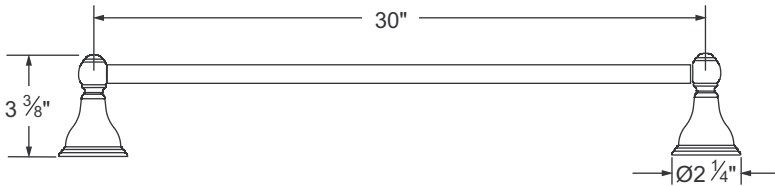

Each faucet is of solid brass construction. Matching accessories are available to complete your entire bath suite.

8761ZU__ 24" Towel Bar

8764ZU__ Towel Ring

8760ZU__ 30" Towel Bar

8766ZU__ Robe Hook

8765ZU__ Paper Holder