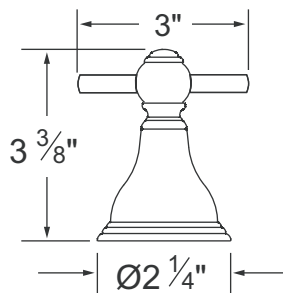

Each faucet is of solid brass construction. Matching accessories are available to complete your entire bath suite.

8761ZU__ 24" Towel Bar

8764ZU__ Towel Ring

8760ZU__ 30" Towel Bar

8766ZU__ Robe Hook

8765ZU__ Paper Holder