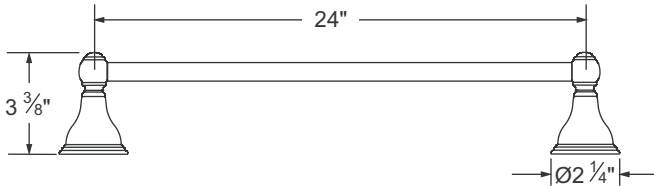

Each faucet is of solid brass construction. Matching accessories are available to complete your entire bath suite.

8761ZU__ 24" Towel Bar

8764ZU__ Towel Ring

8760ZU__ 30" Towel Bar

8766ZU__ Robe Hook

8765ZU__ Paper Holder