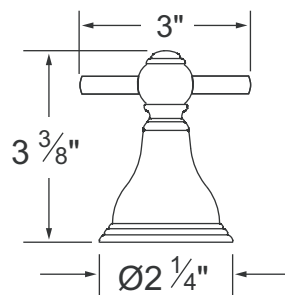

Each faucet is of solid brass construction. Matching accessories are available to complete your entire bath suite.

8761ZU__ 24" Towel Bar

8764ZU__ Towel Ring

8760ZU__ 30" Towel Bar

8766ZU__ Robe Hook

8765ZU__ Paper Holder