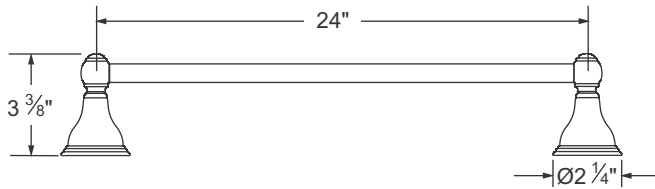

Each faucet is of solid brass construction. Matching accessories are available to complete your entire bath suite.

8761ZU__ 24" Towel Bar

8764ZU__ Towel Ring

8760ZU__ 30" Towel Bar

8766ZU__ Robe Hook

8765ZU__ Paper Holder