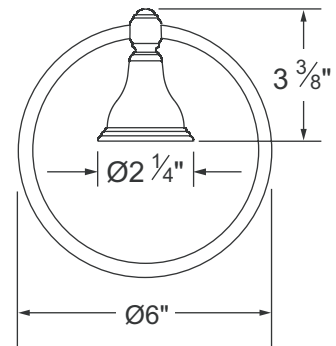

Each faucet is of solid brass construction. Matching accessories are available to complete your entire bath suite.

8761ZU__ 24" Towel Bar

8764ZU__ Towel Ring

8760ZU__ 30" Towel Bar

8766ZU__ Robe Hook

8765ZU__ Paper Holder