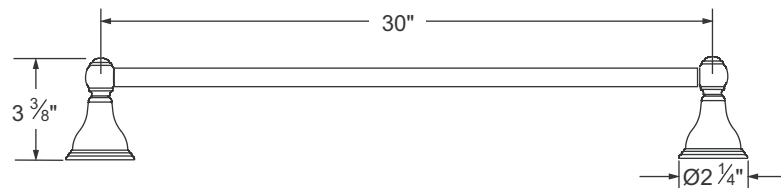

Each faucet is of solid brass construction. Matching accessories are available to complete your entire bath suite.

8761ZU__ 24" Towel Bar

8764ZU__ Towel Ring

8760ZU__ 30" Towel Bar

8766ZU__ Robe Hook

8765ZU__ Paper Holder