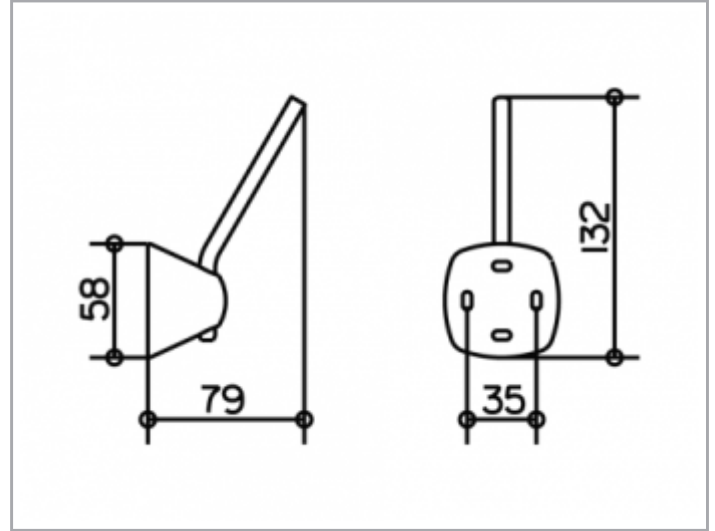

City.2
02763010000 Spare paper holder

PRODUCT

DRAWING

SURFACE
chrome-plated

SPECIFICATIONS

KEUCO CITY.2 spare toilet paper holder 02763010000
chrome-plated spare toilet paper holder in a new clear design
wall mounted. easy to clean
suitable for 100/120 mm wide toilet rolls
height 128 mm. width 58 mm. projection 79 mm
The spare toilet paper holder is fitted hidden
Delivery incl. corrosion-free mounting material